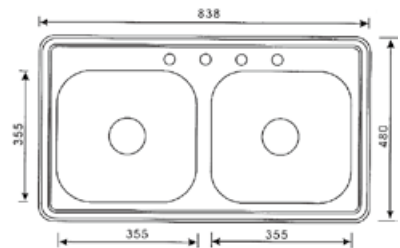

*Size: 33" x 19" x 6",7",8"

*Material: AISI 304