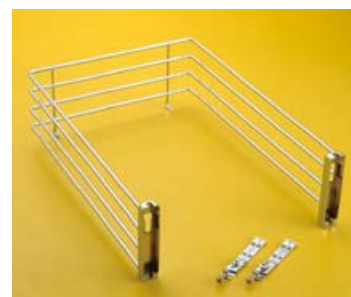

Wire Surround-4 Sides

Item No.	Body Size (W x D x H) mm	Material & Finish	For External Carcase Width
70-A05440	340 x 495 x 148	Steel with chrome plated	400mm
70-A05445	390 x 495 x 148	Steel with chrome plated	450mm
70-A25440	340 x 495 x 148	S.S. with chrome plated	400mm
70-A25445	390 x 495 x 148	S.S. with chrome plated	450mm