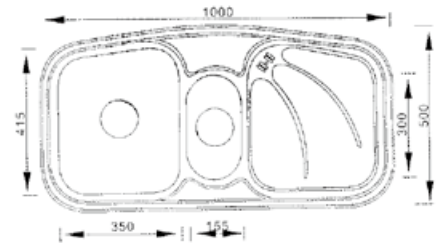

94-2021 STAINLESS STEEL SINK

*Size: 1000 x 500 x 170 mm

*Material: AISI 304