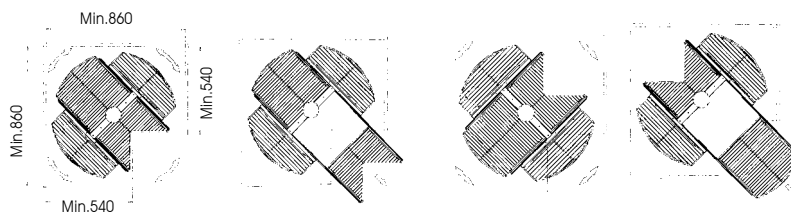

270° Magic Lazy Susan

Item No.	Content	Body Size (Dia.xH) mm	Material & Finish (basket)	For external carcass width
70-B08627	70-B08601 x 4pcs, 70-B08602 x 3pcs, 70-B08603 x 3pcs, 70-B68050 x 1set	ø780 x 630-760	Steel w/chrome plated	900mm