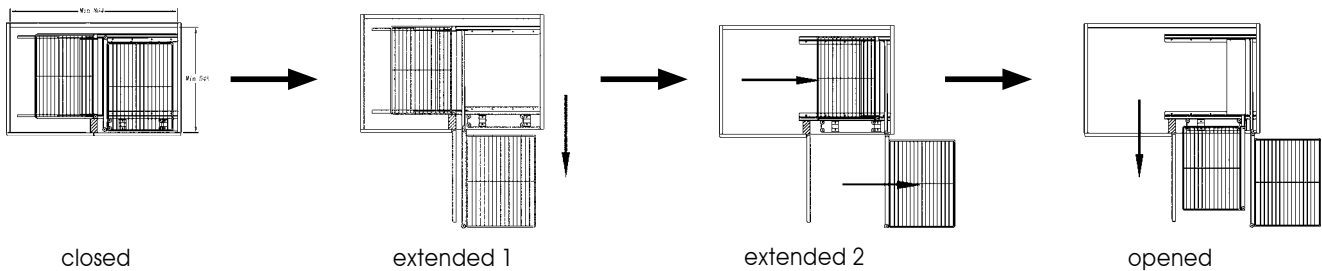

Complete-out Corner Kit, for right & left handed door

Item No.	Content	Body Size (WxDxH) mm	Material & Finish (Basket)	For external carcase width
70-B04640	70-B64006 x 1set, 70-B04310 x 2pcs 70-B04320 x 2pcs	862 x 510 x 610	Steel with chrome plated	Min.900mm
70-B24640	70-B64006 x 1set, 70-B24310 x 2pcs 70-B24320 x 2pcs	862 x 510 x 610	S.S. with chrome plated	Min.900mm