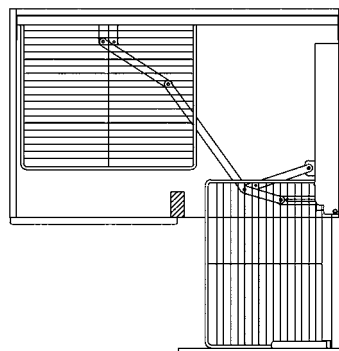

Adjustable Frame for Magic Corner

Item No.	Body Size (W x D x H)mm	Material & Finish	For External Carcase Width
70-B64002	864-964 x 500 x 564	Steel with silver epoxy	900-1000mm

Basket for Magic Corner

Item No.	Body Size (W x D x H)mm	Material & Finish	Position
70-B04150	436 x 273 x 85	Steel with chrome plated	door basket
70-B04160	456 x 395 x 85	Steel with chrome plated	inner basket
70-B24150	436 x 273 x 85	S.S. with chrome plated	door basket
70-B24160	456 x 395 x 85	S.S. with chrome plated	inner basket