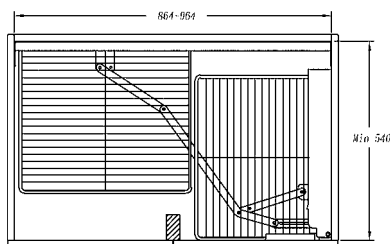

UNIVERSAL Magic Corner, Swivel-Out One Step, for right & left handed door

Item No.	Content	Body Size (WxDxH) mm	Material & Finish (Basket)	For external carcase width
70-B04840	70-B64008 x 1set, 70-B04150 x 2pcs 70-B04160 x 2pcs	864-964 x 500 x 530	Steel with chrome plated	900-1000mm
70-B24840	70-B64008 x 1set, 70-B24150 x 2pcs 70-B24160 x 2pcs	864-964 x 500 x 530	Steel with chrome plated	900-1000mm

Adjustable Frame for UNIVERSAL Magic corner, Swivel-Out One Step

Item No.	Body Size (WxDxH) mm	Material & Finish	For external carcase width
70-B64008	864-964 x 500 x 530	steel with silver epoxy	900-1000mm

Basket for Magic Corner

Item No.	Body Size (W x D x H)mm	Material & Finish	Position
70-B04150	436 x 273 x 85	Steel with chrome plated	door basket
70-B04160	456 x 395 x 85	Steel with chrome plated	inner basket
70-B24150	436 x 273 x 85	S.S. with chrome plated	door basket
70-B24160	456 x 395 x 85	S.S. with chrome plated	inner basket