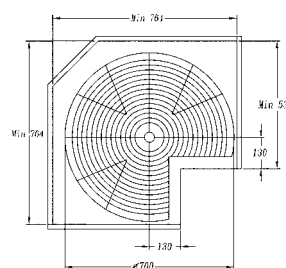

Basket for 270° Pie-Cut Swivel Kit

Item No.	Body Size (diameter)mm	Material & Finish
70-B08275	ø700	Steel with chrome plated
70-B08285	ø820	Steel with chrome plated
70-B28275	ø700	S.S. with chrome plated