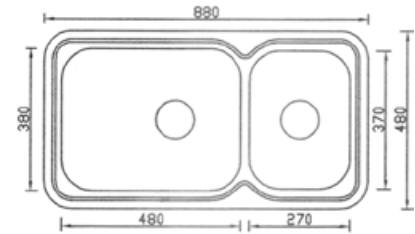

94-2025 STAINLESS STEEL SINK

*Size: 880 x 480 x 180 mm

*Material: AISI 304

94-2026 STAINLESS STEEL SINK

*Size: 820 x 500 x 180 mm

*Material: AISI 304

94-2027 STAINLESS STEEL SINK

*Size: 820 x 500 x 180 mm