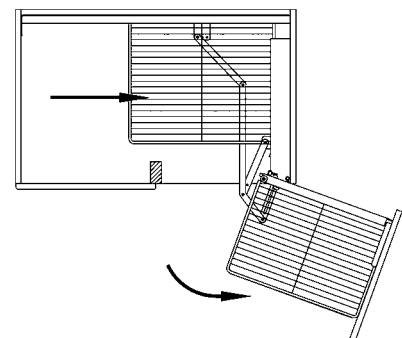

Basket for Magic Corner

Item No.	Body Size (W x D x H)mm	Material & Finish	Position
70-B04150	436 x 273 x 85	Steel with chrome plated	door basket
70-B04160	456 x 395 x 85	Steel with chrome plated	inner basket
70-B24150	436 x 273 x 85	S.S. with chrome plated	door basket
70-B24160	456 x 395 x 85	S.S. with chrome plated	inner basket