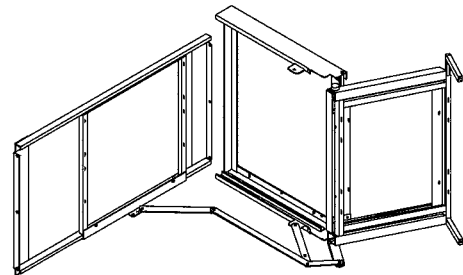

Adjustable Frame for Magic Corner, soft closing type

Item No.	Body Size (W x D x H)mm	Material & Finish	For External Carcase Width
70-B64002A	864-964 x 500 x 564	Steel with silver epoxy	900-1000mm