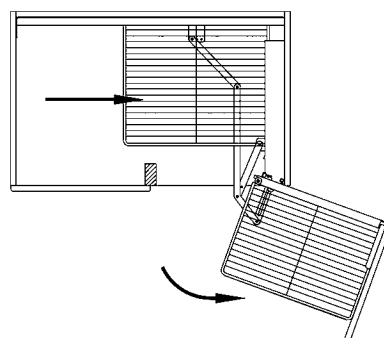

Kitchen System

UNIVERSAL Magic Corner, Swivel-Out One Step, for right & left handed door soft closing function

Item No.	Content	Body Size (WxDxH) mm	Material & Finish (Basket)	For external carcass width
70-B04840A	70-B64008A x 1set, 70-B04150 x 2pcs 70-B04160 x 2pcs	864-964 x 500 x 530	Steel with chrome plated	900-1000mm
70-B24840A	70-B64008A x 1set, 70-B24150 x 2pcs 70-B24160 x 2pcs	864-964 x 500 x 530	Steel with chrome plated	900-1000mm

Adjustable Frame for UNIVERSAL Magic Corner, Swivel-Out One Step soft closing type

Item No.	Body Size (WxDxH) mm	Material & Finish	For external carcass width
70-B64008A	864-964 x 500 x 530	steel with silver epoxy	900-1000mm

Basket for Magic Corner

Item No.	Body Size (W x D x H)mm	Material & Finish	Position
70-B04150	436 x 273 x 85	Steel with chrome plated	door basket
70-B04160	456 x 395 x 85	Steel with chrome plated	inner basket
70-B24150	436 x 273 x 85	S.S. with chrome plated	door basket
70-B24160	456 x 395 x 85	S.S. with chrome plated	inner basket