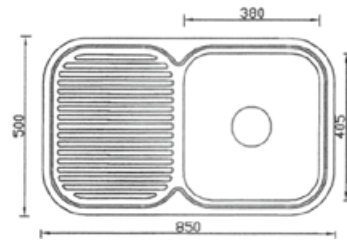

94-2030 STAINLESS STEEL SINK

*Size: 850 x 500 x 180 mm

*Material: AISI 304