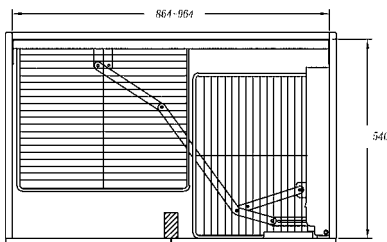

Adjustable Frame for Magic Corner

Item No.	Body Size (W x D x H)mm	Material & Finish	For External Carcase Width
70-B64002	864-964 x 500 x 564	Steel with silver epoxy	900-1000mm

Basket for Magic Corner

Item No.	Body Size (W x D x H)mm	Material & Finish	Position
70-B04150	436 x 273 x 85	Steel with chrome plated	door basket
70-B04160	456 x 395 x 85	Steel with chrome plated	inner basket
70-B24150	436 x 273 x 85	S.S. with chrome plated	door basket
70-B24160	456 x 395 x 85	S.S. with chrome plated	inner basket