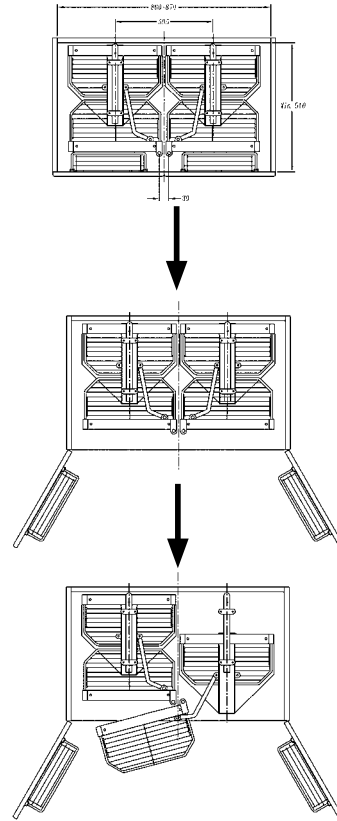

Kitchen System

Adjustable Unique Larder Unit, internal height 1260-1390mm

Item No.	Content	Body Size (WxDxH) mm	Material & Finish (Basket)	For external carcase width
70-B05500	70-B65005 x 1set, 70-B05110 x 20pcs 70-B05120 x 10pcs	862 x 530 x 1260-1390	Steel with chrome plated	Min.900mm
70-B25500	70-B65005 x 1set, 70-B25110 x 20pcs 70-B25120 x 10pcs	862 x 530 x 1260-1390	S.S. with chrome plated	Min.900mm

Adjustable Super Larder Unit, internal height 1840-1970mm

Item No.	Content	Body Size (WxDxH) mm	Material & Finish (Basket)	For external carcase width
70-B05700	70-B65007 x 1set, 70-B05110 x 28pcs 70-B05120 x 14pcs	862 x 530 x 1840-1970	Steel with chrome plated	Min.900mm
70-B25700	70-B65007 x 1set, 70-B25110 x 28pcs 70-B25120 x 14pcs	862 x 530 x 1840-1970	S.S. with chrome plated	Min.900mm

Frame for Adjustable Unique and Super Larder Unit

Item No.	Body Size (WxDxH) mm	Material & Finish	For internal carcase height
70-B65005	862 x 530 x 1260-1390	Steel with silver epoxy	1260-1390mm
70-B65007	862 x 530 x 1840-1970	Steel with silver epoxy	1840-1970mm