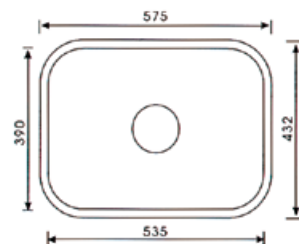

*Size: 15" x 15" x 5-1/2", 6", 6-1/2"

*Material: AISI 304

94-2038 STAINLESS STEEL SINK

*Size: 17" x 22" x 6", 7"

*Material: AISI 304

94-2039 STAINLESS STEEL SINK

*Size: 22.5" x 17" x 6", 7", 8"

*Material: AISI 304

94-2040 STAINLESS STEEL SINK

*Size: 25" x 22" x 6", 7", 8"

*Material: AISI 304

※ OPTIONS:

Package 1

Package 2

Clip

※Brass tail piece