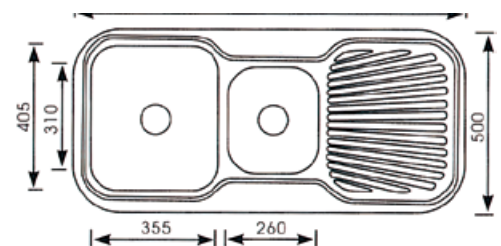

94-2036 STAINLESS STEEL SINK

*Size: 1120 x 500 x 180 mm

*Material: AISI 304