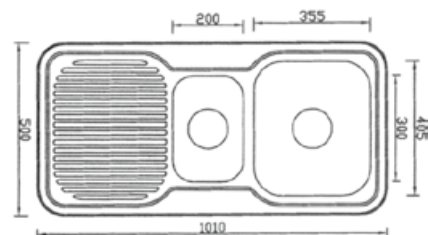

94-2032 STAINLESS STEEL SINK

*Size: 1010 x 500 x 180 mm

*Material: AISI 304