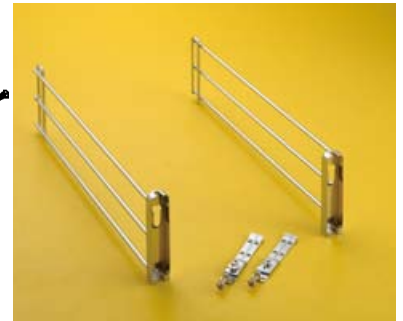

Kitchen System