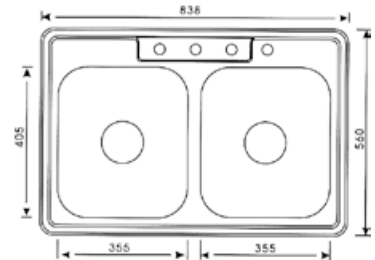

※Basket strainer D

Kitchen System

94-2041 STAINLESS STEEL SINK

*Size: 30.5" x 17.5" x 6",7",8"

*Material: AISI 304

94-2042 STAINLESS STEEL SINK

*Size: 33" x 22" x 6",7",8"

*Material: AISI 304