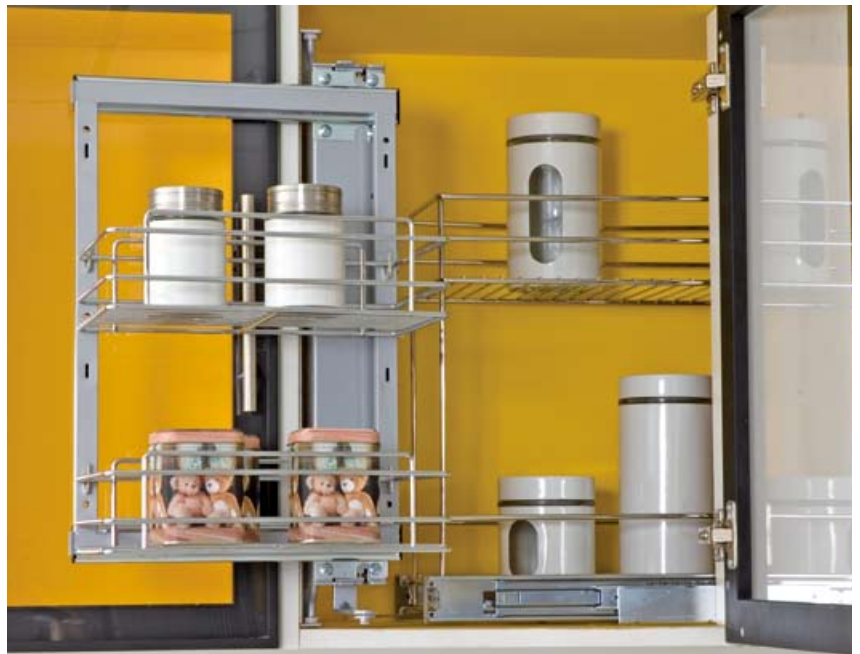

Kitchen System

Top Corner Kit, for both right & left handed door

Item No.	Content	Body Size (WxDxH) mm	Material & Finish	For external carcase width
70-B04740	70-B64007 x 1set, 70-B04730 x 2pcs 70-B04750 x 1pc	864 x 330 x 564	Steel with chrome plated	900-1000mm