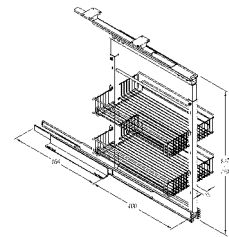

Kitchen System

Short Unit, 640-720mm

Item No.	Content	Body Size (W x D x H)mm	Material & Finish (Basket)	For External Carcase Width
70-B01530	70-B61005 x 1pc,70-B01030 x 2pcs	250 x 470 x 640-720	Steel with chrome plated	300mm
70-B01540	70-B61005 x 1pc,70-B01040 x 2pcs	345 x 470 x 640-720	Steel with chrome plated	400mm
70-B01545	70-B61005 x 1pc,70-B01045 x 2pcs	395 x 470 x 640-720	Steel with chrome plated	450mm
70-B01550	70-B61005 x 1pc,70-B01050 x 2pcs	445 x 470 x 640-720	Steel with chrome plated	500mm
70-B01555	70-B61005 x 1pc,70-B01055 x 2pcs	495 x 470 x 640-720	Steel with chrome plated	550mm
70-B21530	70-B61005 x 1pc,70-B01030 x 2pcs	250 x 470 x 640-720	S.S. with chrome plated	300mm
70-B21540	70-B61005 x 1pc,70-B01040 x 2pcs	345 x 470 x 640-720	S.S. with chrome plated	400mm