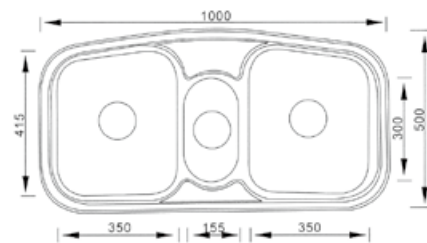

94-2022 STAINLESS STEEL SINK

*Size: 965 x 500 x 170 mm

*Material: AISI 304

94-2023 STAINLESS STEEL SINK

*Size: 1000 x 500 x 170 mm

*Material: AISI 304

94-2024 STAINLESS STEEL SINK

*Size: 635 x 505 x 170 mm