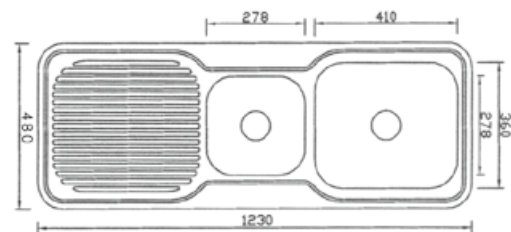

94-2030 STAINLESS STEEL SINK

*Size: 850 x 500 x 180 mm

*Material: AISI 304

94-2031 STAINLESS STEEL SINK

*Size: 1230 x 480 x 180 mm

*Material: AISI 304

94-2032 STAINLESS STEEL SINK

*Size: 1010 x 500 x 180 mm