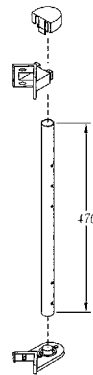

Pole for 180° Swivel Basket Kit

Item No.	Body Size (height)mm	Material & Finish
70-B08001	495	Steel with chrome plated