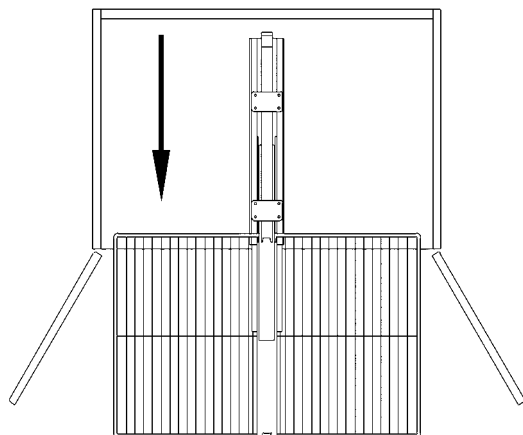

Kitchen System

Chef Tall Unit, 1964-2200mm

Item No.	Content	Body Size (W x D x H)mm	Material & Finish (Basket)	For External Carcase Width
70-B01980	B61039 x 1pc, B04135 x 10pcs G02502 x 1pc	710x490x1964-2200	Steel with chrome plated	800mm
70-B01990	B61039 x 1set, B04140 x 10pcs G02502 x 1pc	805x490x1964-2200	Steel with chrome plated	900mm

Chef Tall Unit, 1764-2000mm

Item No.	Content	Body Size (W x D x H)mm	Material & Finish (Basket)	For External Carcase Width
70-B01180	B61011 x 1pc, B04135 x 10pcs G02502 x 1pc	710 x 490 x 1764-2000	Steel with chrome plated	800mm
70-B01190	B61011 x 1set, B04140 x 10pcs G02502 x 1pc	805 x 490 x 1764-2000	Steel with chrome plated	900mm

Chef Tall Unit, 1564-1800mm

Item No.	Content	Body Size (W x D x H)mm	Material & Finish (Basket)	For External Carcase Width
70-B01280	B61012 x 1pc, B04135 x 10pcs G02502 x 1pc	710 x 490 x 1564-1800	Steel with chrome plated	800mm
70-B01290	B61012 x 1set, B04140 x 10pcs G02502 x 1pc	805 x 490 x 1564-1800	Steel with chrome plated	900mm

Chef Tall Unit, 1264-1500mm

Item No.	Content	Body Size (W x D x H)mm	Material & Finish (Basket)	For External Carcase Width
70-B01380	B61013 x 1pc, B04135 x 8pcs G02502 x 1pc	710 x 490 x 1264-1500	Steel with chrome plated	800mm
70-B01390	B61013 x 1set, B04140 x 8pcs G02502 x 1pc	805 x 490 x 1264-1500	Steel with chrome plated	900mm