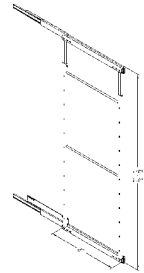

Machine Rack

Item No.	Body Size (W x D x H)mm	Material & Finish	For External Carcase Width
70-B07602	300 x 470 x 180	Steel with chrome plated	400mm