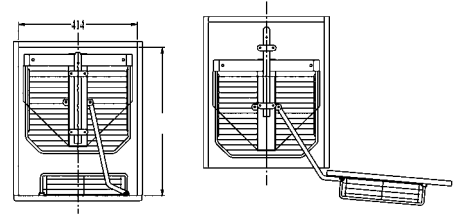

Kitchen System

Adjustable Deluxe Larder Unit, internal height 1260 - 1390mm

Item No.	Content	Body Size (WxDxH) mm	Material & Finish (Basket)	For External carcass width
70-B05600	70-B65006 x 1set, 70-B05120 x 5pcs 70-B05130 x 5pcs	412 x 480 x 1260-1390	Steel with chrome plated	450mm
70-B25600	70-B65006 x 1set, 70-B25120 x 5pcs 70-B25130 x 5pcs	412 x 480 x 1260-1390	S.S. with chrome plated	450mm

Adjustable Chef Larder Unit, internal height 1840 - 1970mm

Item No.	Content	Body Size (WxDxH) mm	Material & Finish (Basket)	For External carcass width
70-B05800	70-B65008 x 1set, 70-B05120 x 7pcs 70-B05130 x 7pcs	412 x 480 x 1840-1970	Steel with chrome plated	450mm
70-B25800	70-B65008 x 1set, 70-B25120 x 7pcs 70-B25130 x 7pcs	412 x 480 x 1840-1970	S.S. with chrome plated	450mm

Frame for Adjustable Chef and Deluxe Larder Unit

Item No.	Body Size (WxDxH) mm	Material & Finish	For internal carcass height
70-B65006	412 x 480 x 1260-1390	Steel with silver epoxy	Min. 1260mm
70-B65008	412 x 480 x 1840-1970	Steel with silver epoxy	Min. 1840mm

Basket for Adjustable Chef and Deluxe Larder Unit

Item No.	Body Size (WxDxH) mm	Material & Finish	Position
70-B05120	300 x 75 x 75	Steel with chrome plated	Door Basket
70-B25120	300 x 75 x 75	S.S. with chrome plated	Door Basket
70-B05130	368 x 205 x 85	Steel with chrome plated	Inner Basket
70-B25130	368 x 205 x 85	S.S. with chrome plated	Inner Basket

Adjustable Deluxe Larder Unit, internal height 1260 - 1390mm

Item No.	Content	Body Size (WxDxH) mm	Material & Finish (Basket)	For External carcass width
70-B05650	70-B65010 x 1set, 70-B05150 x 5pcs 70-B05160 x 5pcs	562-568 x 480 x 1260-1390	Steel with chrome plated	600mm
70-B05850	70-B65012 x 1set, 70-B05150 x 7pcs 70-B05160 x 7pcs	562-568 x 480 x 1840-1970	S.S. with chrome plated	600mm