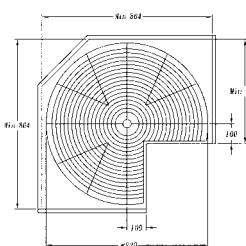

Basket for 270° Pie-Cut Swivel Kit

Item No.	Body Size (diameter)mm	Material & Finish
70-B08275	ø700	Steel with chrome plated
70-B08285	ø820	Steel with chrome plated
70-B28275	ø700	S.S. with chrome plated