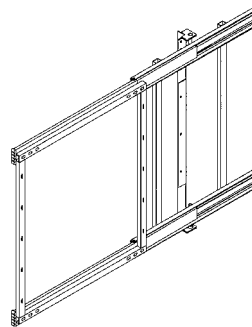

Frame for 180° Complete-Out Swivel Kit

Item No.	Body Size (W x D x H)mm	Material & Finish
70-B68010	50 x 470 x 650	Steel with silver epoxy