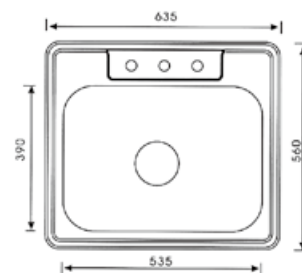

94-2040 STAINLESS STEEL SINK

*Size: 25" x 22" x 6", 7", 8"

*Material: AISI 304

※ OPTIONS: