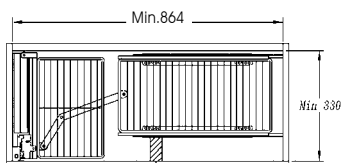

Kitchen System

Top Corner Kit, for both right & left handed door

Item No.	Content	Body Size (WxDxH) mm	Material & Finish	For external carcase width
70-B04740	70-B64007 x 1set, 70-B04730 x 2pcs 70-B04750 x 1pc	864 x 330 x 564	Steel with chrome plated	900-1000mm