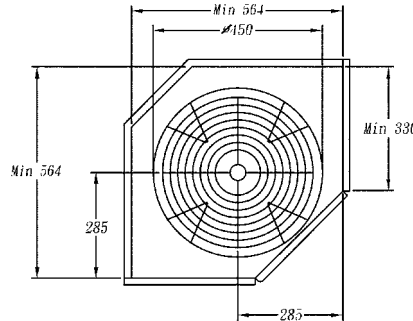

Pole for 360° Full-Round Swivel Kit

Item No.	Body Size (height)mm	Material & Finish
70-B08002	635-750	Steel with chrome plated