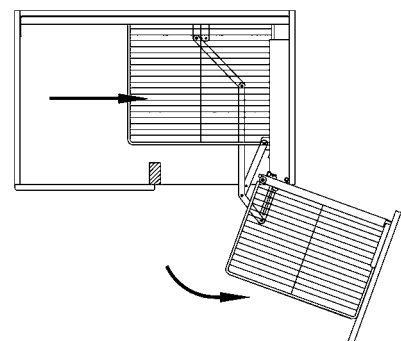

Adjustable Frame for Magic Corner

Item No.	Body Size (W x D x H)mm	Material & Finish	For External Carcase Width
70-B64002	864-964 x 500 x 564	Steel with silver epoxy	900-1000mm

Basket for Magic Corner

Item No.	Body Size (W x D x H)mm	Material & Finish	Position
70-B04150	436 x 273 x 85	Steel with chrome plated	door basket
70-B04160	456 x 395 x 85	Steel with chrome plated	inner basket
70-B24150	436 x 273 x 85	S.S. with chrome plated	door basket
70-B24160	456 x 395 x 85	S.S. with chrome plated	inner basket