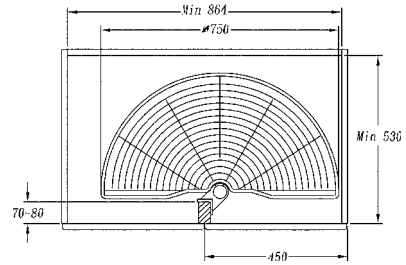

180° Swivel Basket Kit

Item No.	Content	Body Size (diameter)mm	Material & Finish (Basket)	For External Door Width
70-B08090	70-B08001 x 1set, 70-B08165 x 2pcs	ø650	Steel with chrome plated	400mm
70-B08100	70-B08001 x 1set, 70-B08175 x 2pcs	ø750	Steel with chrome plated	450mm
70-B08110	70-B08001 x 1set, 70-B08185 x 2pcs	ø850	Steel with chrome plated	500mm
70-B28090	70-B08001 x 1set, 70-B28165 x 2pcs	ø650	S.S. with chrome plated	400mm
70-B28100	70-B08001 x 1set, 70-B28175 x 2pcs	ø750	S.S. with chrome plated	450mm

Pole for 180° Swivel Basket Kit

Item No.	Body Size (height)mm	Material & Finish
70-B08001	495	Steel with chrome plated

Basket for 180° Swivel Kit

Item No.	Body Size (diameter)m	Material & Finish
70-B08165	ø650	Steel with chrome plated
70-B08175	ø750	Steel with chrome plated
70-B08185	ø850	Steel with chrome plated
70-B28165	ø650	S.S. with chrome plated
70-B28175	ø750	S.S. with chrome plated