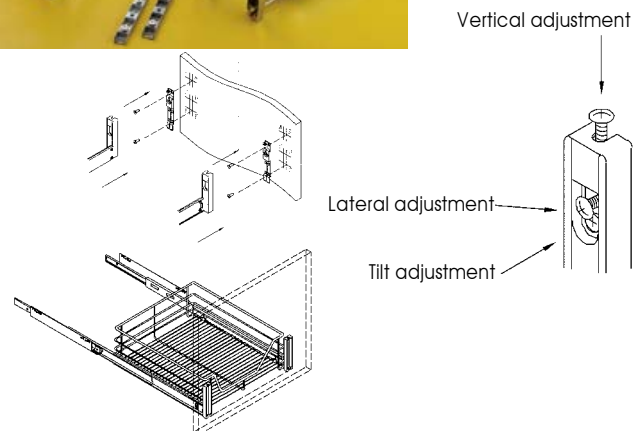

Kitchen System

Drawer A, pull out (door panel type) , with general slide

Item No.	Content (Basket, Slide)	Basket w/ Slide (W x D x H) mm	Material & Finish (Basket)	For External Carcase Width
70-A03040	70-A04040L x 1pc, 70-G02474 x 1pair	360-368 x 480 x 145	Steel with chrome plated	400mm
70-A03045	70-A04045L x 1pc, 70-G02474 x 1pair	410-418 x 480 x 145	Steel with chrome plated	450mm
70-A03050	70-A04050L x 1pc, 70-G02474 x 1pair	460-468 x 480 x 145	Steel with chrome plated	500mm
70-A03060	70-A04060L x 1pc, 70-G02474 x 1pair	560-568 x 480 x 145	Steel with chrome plated	600mm
70-A03070	70-A04070L x 1pc, 70-G02474 x 1pair	660-668 x 480 x 145	Steel with chrome plated	700mm
70-A03072	70-A04072L x 1pc, 70-G02474 x 1pair	680-688 x 480 x 145	Steel with chrome plated	720mm
70-A03080	70-A04080L x 1pc, 70-G02474 x 1pair	760-768 x 480 x 145	Steel with chrome plated	800mm
70-A03090	70-A04090L x 1pc, 70-G02474 x 1pair	860-868 x 480 x 145	Steel with chrome plated	900mm
70-A03100	70-A04100L x 1pc, 70-G02474 x 1pair	960-968 x 480 x 145	Steel with chrome plated	1000mm
70-A03160	70-A04160L x 1pc, 70-G02473 x 1pair	560-568 x 340 x 145	Steel with chrome plated	600mm
70-A03180	70-A04180L x 1pc, 70-G02473 x 1pair	760-768 x 340 x 145	Steel with chrome plated	800mm
70-A03190	70-A04190L x 1pc, 70-G02473 x 1pair	860-868 x 340 x 145	Steel with chrome plated	900mm
70-A23040	70-A24040L x 1pc, 70-G02474 x 1pair	360-368 x 480 x 145	S.S. with chrome plated	400mm
70-A23045	70-A24045L x 1pc, 70-G02474 x 1pair	410-418 x 480 x 145	S.S. with chrome plated	450mm
70-A23050	70-A24050L x 1pc, 70-G02474 x 1pair	460-468 x 480 x 145	S.S. with chrome plated	500mm
70-A23060	70-A24060L x 1pc, 70-G02474 x 1pair	560-568 x 480 x 145	S.S. with chrome plated	600mm
70-A23072	70-A24072L x 1pc, 70-G02474 x 1pair	680-688 x 480 x 145	S.S. with chrome plated	720mm
70-A23080	70-A24080L x 1pc, 70-G02474 x 1pair	760-768 x 480 x 145	S.S. with chrome plated	800mm
70-A23090	70-A24090L x 1pc, 70-G02474 x 1pair	860-868 x 480 x 145	S.S. with chrome plated	900mm
70-A23100	70-A24100L x 1pc, 70-G02474 x 1pair	960-968 x 480 x 145	S.S. with chrome plated	1000mm