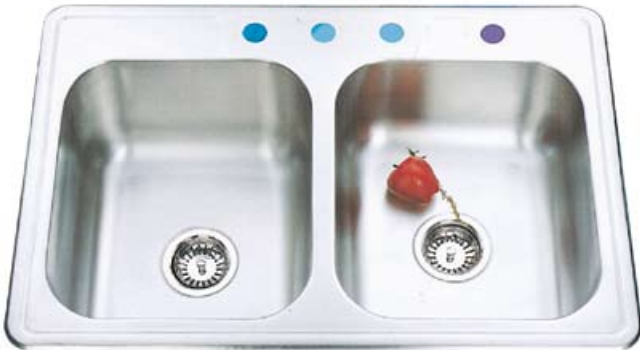

※Basket strainer D

Kitchen System

94-2041 STAINLESS STEEL SINK

*Size: 30.5" x 17.5" x 6",7",8"

*Material: AISI 304

94-2042 STAINLESS STEEL SINK

*Size: 33" x 22" x 6",7",8"

*Material: AISI 304