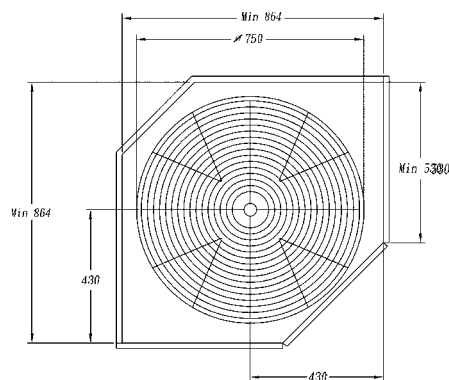

Kitchen System