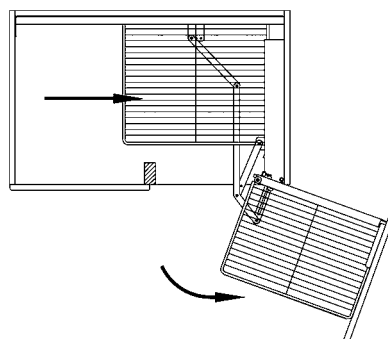

UNIVERSAL Magic Corner, Swivel-Out One Step, for right & left handed door

Item No.	Content	Body Size (WxDxH) mm	Material & Finish (Basket)	For external carcase width
70-B04840	70-B64008 x 1set, 70-B04150 x 2pcs 70-B04160 x 2pcs	864-964 x 500 x 530	Steel with chrome plated	900-1000mm
70-B24840	70-B64008 x 1set, 70-B24150 x 2pcs 70-B24160 x 2pcs	864-964 x 500 x 530	Steel with chrome plated	900-1000mm

Adjustable Frame for UNIVERSAL Magic corner, Swivel-Out One Step

Item No.	Body Size (WxDxH) mm	Material & Finish	For external carcase width
70-B64008	864-964 x 500 x 530	steel with silver epoxy	900-1000mm

Basket for Magic Corner

Item No.	Body Size (W x D x H)mm	Material & Finish	Position
70-B04150	436 x 273 x 85	Steel with chrome plated	door basket
70-B04160	456 x 395 x 85	Steel with chrome plated	inner basket
70-B24150	436 x 273 x 85	S.S. with chrome plated	door basket
70-B24160	456 x 395 x 85	S.S. with chrome plated	inner basket