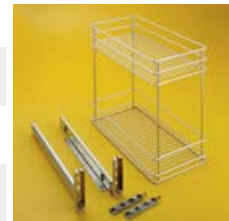

2 Layer Basket,pull out (door panel type) , with general slide

Item No.	Content	Basket w/ Slide (W x D x H) mm	Material & Finish (Basket)	For External Carcase Width
70-A09720	70-A09120L x 1pc 70-G02475 x 1pair	160-168 x 470 x 450	Steel with chrome plated	min.200mm
70-A09730	70-A09130L x 1pc 70-G02475 x 1pair	260-268 x 470 x 450	Steel with chrome plated	min.300mm
70-A09740	70-A09140L x 1pc 70-G02475 x 1pair	360-368 x 470 x 450	Steel with chrome plated	min.400mm