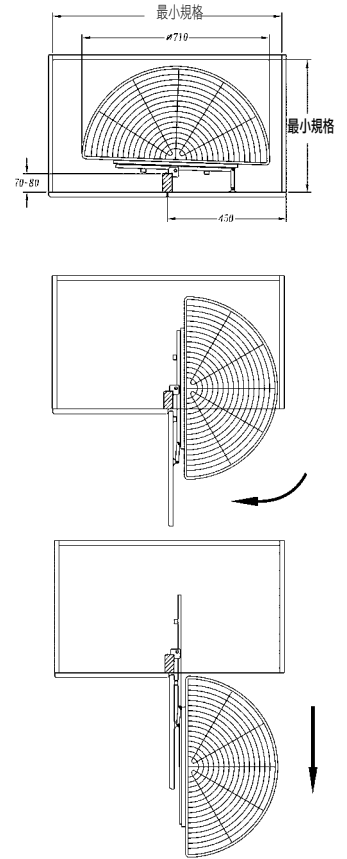

180° Complete-Out Swivel Basket Kit

Item No.	Content	Body Size (diameter)mm	Material & Finish (Basket)	For External Door Width
70-B08500	70-B68010 x 1set, 70-B08565 x 2pcs	ø710	Steel with chrome plated	450mm
70-B28500	70-B68010 x 1set, 70-B28565 x 2pcs	ø710	S.S. with chrome plated	450mm

Frame for 180° Complete-Out Swivel Kit

Item No.	Body Size (W x D x H)mm	Material & Finish
70-B68010	50 x 470 x 650	Steel with silver epoxy

Basket for 180° Complete-Out Swivel Kit

Item No.	Body Size (diameter)mm	Material & Finish
70-B08565	ø710	Steel with chrome plated
70-B28565	ø710	S.S. with chrome plated