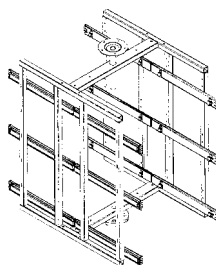

Frame for Magic Lazy Susan, pull-out

Item No.	Body Size (WxDxH) mm	Material & Finish
70-B68050	417 x 470 x 630-760	Steel with Silver Epoxy

Clip-on Basket for Magic Lazy Susan

Item No.	Body Size (WxDxH) mm	Material & Finish
70-B08601	470 x 182 x 85	Steel with chrome plated