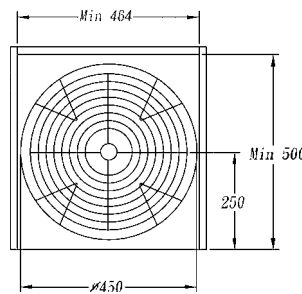

Basket for Swivel Kit

Item No.	Body Size (height)mm	Material & Finish
70-B08375	ø450	Steel with chrome plated