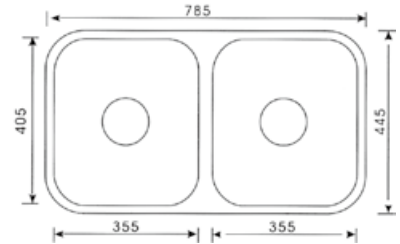

※Basket strainer D

Kitchen System

94-2041 STAINLESS STEEL SINK

*Size: 30.5" x 17.5" x 6",7",8"

*Material: AISI 304

94-2042 STAINLESS STEEL SINK

*Size: 33" x 22" x 6",7",8"

*Material: AISI 304