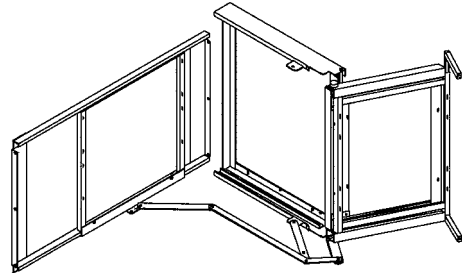

Adjustable Frame for Magic Corner

Item No.	Body Size (W x D x H)mm	Material & Finish	For External Carcase Width
70-B64002	864-964 x 500 x 564	Steel with silver epoxy	900-1000mm