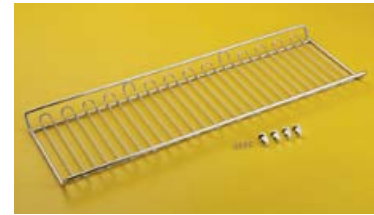

Kitchen System