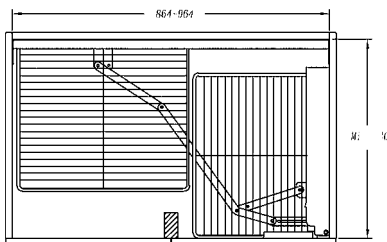

Basket for Magic Corner

Item No.	Body Size (W x D x H)mm	Material & Finish	Position
70-B04150	436 x 273 x 85	Steel with chrome plated	door basket
70-B04160	456 x 395 x 85	Steel with chrome plated	inner basket
70-B24150	436 x 273 x 85	S.S. with chrome plated	door basket
70-B24160	456 x 395 x 85	S.S. with chrome plated	inner basket