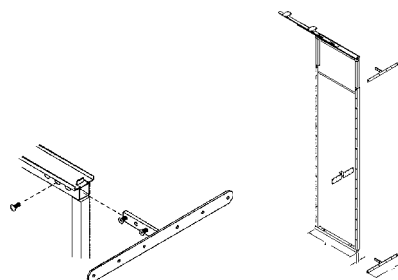

Kitchen System

Adjustable Frame for Tall Unit

Item No.	Body Size (W x D x H)mm	Material & Finish	For External Carcase Height
70-B61009	250 x 490 x 1964-2200	Steel with silver epoxy	2000-2200mm
70-B61001	250 x 490 x 1764-2000	Steel with silver epoxy	1800-2000mm
70-B61002	250 x 490 x 1564-1800	Steel with silver epoxy	1600-1800mm
70-B61003	250 x 490 x 1264-1500	Steel with silver epoxy	1300-1500mm

Runner for Tall Unit, full extension

Item No.	Body Size (W x D x H)mm	Material & Finish	Specialty	Loading capacity	For Internal Carcase Width
70-G02502A	80 x 474 x 80	Steel with silver epoxy	soft closing	100kgs	min. 500mm
70-G02502	80 x 474 x 80	Steel with silver epoxy	general	100kgs	min. 500mm