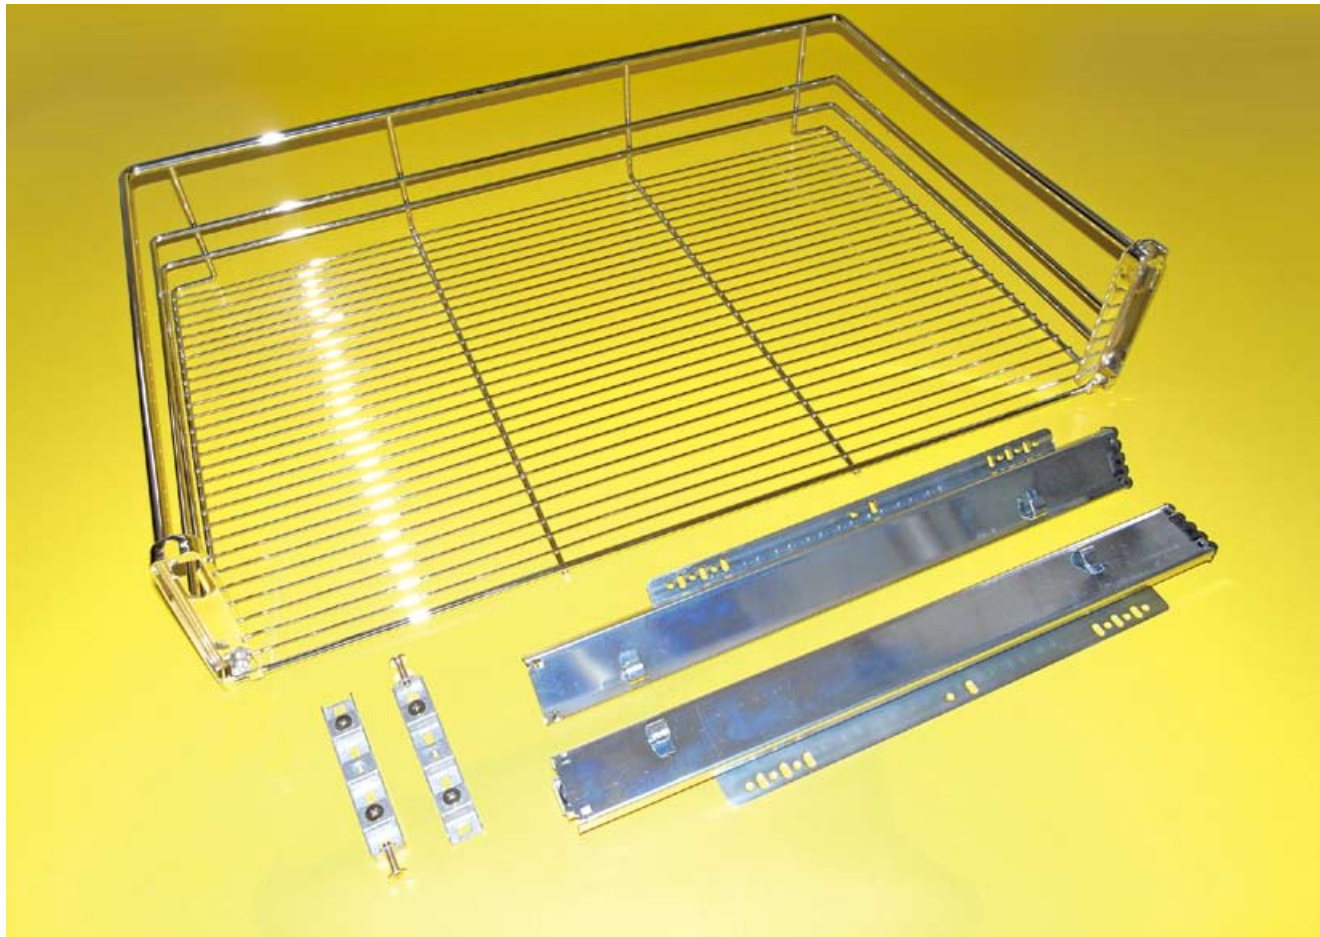

Kitchen System

3 Sides Drawer, Pull Out (Door Panel Type) with general slide

Item No.	Content (Basket, Slide)	Basket w/ Slide (W x D x H) mm	Material & Finish (Basket)	For External Carcase Width)
70-A03240	70-A03240L x 1pc, 70-G02471 x 1pair	360-368 x 480 x 145	Steel with chrome plated	400mm
70-A03245	70-A03245L x 1pc, 70-G02471 x 1pair	410-418 x 480 x 145	Steel with chrome plated	450mm
70-A03250	70-A03250L x 1pc, 70-G02471 x 1pair	460-468 x 480 x 145	Steel with chrome plated	500mm
70-A03260	70-A03260L x 1pc, 70-G02471 x 1pair	560-568 x 480 x 145	Steel with chrome plated	600mm
70-A03272	70-A03272L x 1pc, 70-G02471 x 1pair	680-688 x 480 x 145	Steel with chrome plated	720mm
70-A03280	70-A03280L x 1pc, 70-G02471 x 1pair	760-768 x 480 x 145	Steel with chrome plated	800mm
70-A03290	70-A03290L x 1pc, 70-G02471 x 1pair	860-868 x 480 x 145	Steel with chrome plated	900mm
70-A03300	70-A03300L x 1pc, 70-G02471 x 1pair	960-968 x 480 x 145	Steel with chrome plated	1000mm
70-A23240	70-A03240L x 1pc,70-G02471 x 1pair	360-368 x 480 x 145	S.S. with chrome plated	400mm
70-A23245	70-A23245L x 1pc,70-G02479 x 1pair	410-418 x 480 x 145	S.S. with chrome plated	450mm
70-A23250	70-A23250L x 1pc,70-G02479 x 1pair	460-468 x 480 x 145	S.S. with chrome plated	500mm
70-A23260	70-A23260L x 1pc,70-G02479 x 1pair	560-568 x 480 x 145	S.S. with chrome plated	600mm
70-A23272	70-A23272L x 1pc, 70-G02471 x 1pair	680-688 x 480 x 145	S.S. with chrome plated	720mm
70-A23280	70-A23280L x 1pc, 70-G02471 x 1pair	760-768 x 480 x 145	S.S. with chrome plated	800mm
70-A23290	70-A23290L x 1pc, 70-G02471 x 1pair	860-868 x 480 x 145	S.S. with chrome plated	900mm
70-A23300	70-A23300L x 1pc,70-G02471 x 1pair	960-968 x 480 x 145	S.S. with chrome plated	1000mm