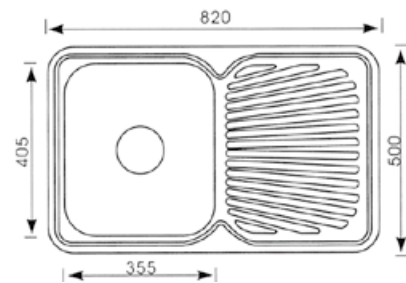

*Size: 820 x 500 x 180 mm

*Material: AISI 304

94-2028 STAINLESS STEEL SINK