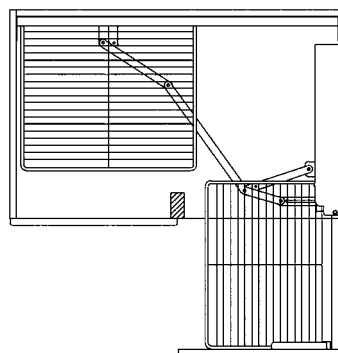

Basket for Magic Corner

Item No.	Body Size (W x D x H)mm	Material & Finish	Position
70-B04150	436 x 273 x 85	Steel with chrome plated	door basket
70-B04160	456 x 395 x 85	Steel with chrome plated	inner basket
70-B24150	436 x 273 x 85	S.S. with chrome plated	door basket
70-B24160	456 x 395 x 85	S.S. with chrome plated	inner basket