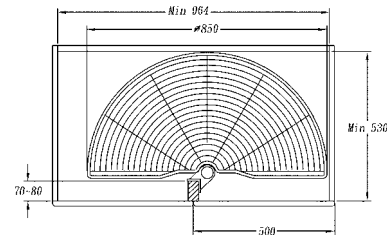

180° Swivel Basket Kit

Item No.	Content	Body Size (diameter)mm	Material & Finish (Basket)	For External Door Width
70-B08090	70-B08001 x 1set, 70-B08165 x 2pcs	ø650	Steel with chrome plated	400mm
70-B08100	70-B08001 x 1set, 70-B08175 x 2pcs	ø750	Steel with chrome plated	450mm
70-B08110	70-B08001 x 1set, 70-B08185 x 2pcs	ø850	Steel with chrome plated	500mm
70-B28090	70-B08001 x 1set, 70-B28165 x 2pcs	ø650	S.S. with chrome plated	400mm
70-B28100	70-B08001 x 1set, 70-B28175 x 2pcs	ø750	S.S. with chrome plated	450mm

Pole for 180° Swivel Basket Kit

Item No.	Body Size (height)mm	Material & Finish
70-B08001	495	Steel with chrome plated

Basket for 180° Swivel Kit

Item No.	Body Size (diameter)m	Material & Finish
70-B08165	ø650	Steel with chrome plated
70-B08175	ø750	Steel with chrome plated
70-B08185	ø850	Steel with chrome plated
70-B28165	ø650	S.S. with chrome plated
70-B28175	ø750	S.S. with chrome plated