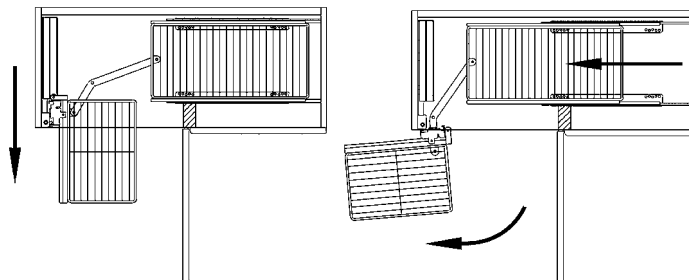

Kitchen System

Top Corner Kit, for both right & left handed door

Item No.	Content	Body Size (WxDxH) mm	Material & Finish	For external carcase width
70-B04740	70-B64007 x 1set, 70-B04730 x 2pcs 70-B04750 x 1pc	864 x 330 x 564	Steel with chrome plated	900-1000mm