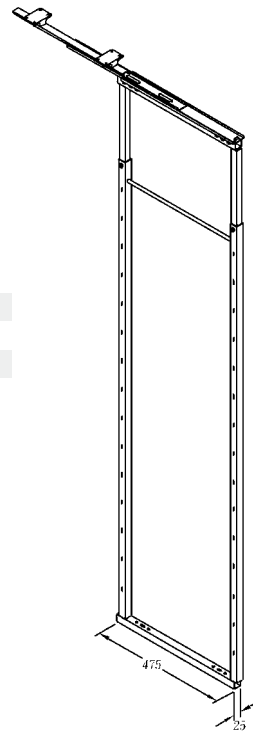

Kitchen System

Adjustable Frame for Tall Unit

Item No.	Body Size (W x D x H)mm	Material & Finish	For External Carcase Height
70-B61009	250 x 490 x 1964-2200	Steel with silver epoxy	2000-2200mm
70-B61001	250 x 490 x 1764-2000	Steel with silver epoxy	1800-2000mm
70-B61002	250 x 490 x 1564-1800	Steel with silver epoxy	1600-1800mm
70-B61003	250 x 490 x 1264-1500	Steel with silver epoxy	1300-1500mm

Basket for Tall Unit

Item No.	Body Size (W x D x H)mm	Material & Finish
70-B04135	340 x 472 x 85	Steel with chrome plated
70-B04140	388 x 472 x 85	Steel with chrome plated