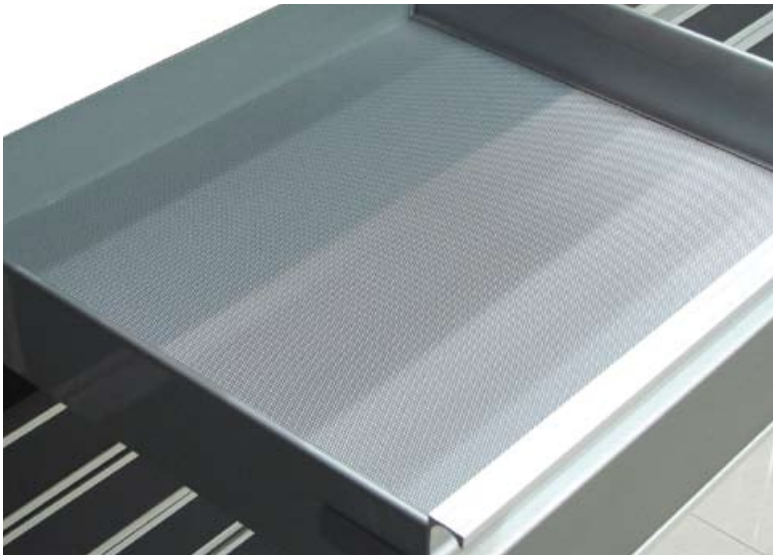

Kitchen System

Anti-Slip Cushion FDA testing approval

Item No.	Body Size (W x D x H)mm	Material & Finish
70-C05905	1.2 x 500 x 1600	ABS