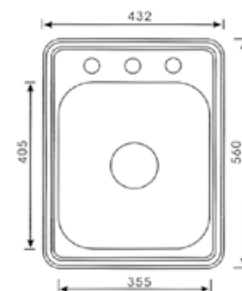

*Size: 15" x 15" x 5-1/2", 6", 6-1/2"

*Material: AISI 304

94-2038 STAINLESS STEEL SINK

*Size: 17" x 22" x 6", 7"

*Material: AISI 304

94-2039 STAINLESS STEEL SINK

*Size: 22.5" x 17" x 6", 7", 8"

*Material: AISI 304

94-2040 STAINLESS STEEL SINK

*Size: 25" x 22" x 6", 7", 8"

*Material: AISI 304

※ OPTIONS:

Package 1

Package 2

Clip

※Brass tail piece