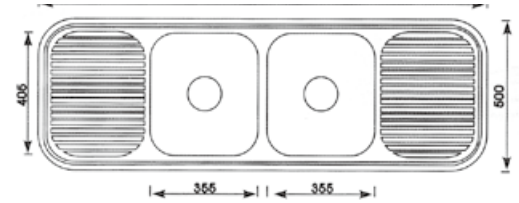

*Material: AISI 304

Kitchen System

94-2033 STAINLESS STEEL SINK

*Size: 1500 x 500 x 180 mm

*Material: AISI 304

94-2034 STAINLESS STEEL SINK

*Size: 1160 x 500 x 190 mm

*Material: AISI 304