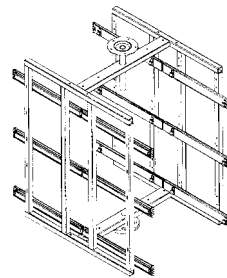

Frame for Magic Lazy Susan, pull-out

Item No.	Body Size (WxDxH) mm	Material & Finish
70-B68050	417 x 470 x 630-760	Steel with Silver Epoxy