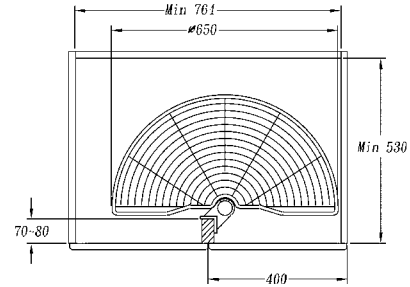

Hook Rack

Item No.	Body Size (W x D x H)mm	Material & Finish	For External Carcase Width
70-S07111	28 x 470 x 50	Steel with chrome plated	400mm

Kitchen System

Twins Rack, pull out

Item No.	Content	Body Size (W x D x H)mm	Material & Finish (Basket)	For External Carcase Width
70-B07940	70-B07020 x 2pcs, 70-B07030 x 2pcs 70-B07904 x 1pc, 70-G02470 x 1pair	320 x 494 x 480	Steel with chrome plated	400mm
70-B07950	70-B07030 x 4pcs, 70-B07904 x 1pc 70-G02470 x 1pair	410 x 494 x 480	Steel with chrome plated	500mm
70-B07960	70-B07030 x 2pcs, 70-B07040 x 2pcs 70-B07904 x 1pc, 70-G02470 x 1pair	510 x 494 x 480	Steel with chrome plated	650mm

Hanger

Item No.	Body Size (W x D x H)mm	Material & Finish
70-B07904	306 x 494 x 460	Steel with chrome plated

Basket

Item No.	Body Size (W x D x H)mm	Material & Finish
70-B07020	110 x 470 x 85	Steel with chrome plated
70-B07030	200 x 470 x 85	Steel with chrome plated
70-B07040	300 x 470 x 85	Steel with chrome plated