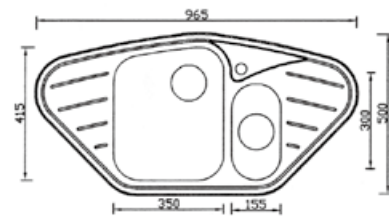

94-2022 STAINLESS STEEL SINK

*Size: 965 x 500 x 170 mm

*Material: AISI 304