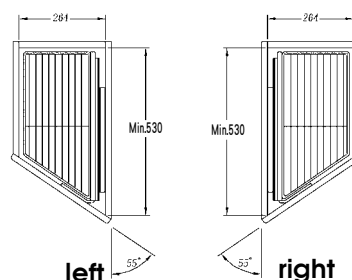

70-B67007A Soft Closing Type

55 Degree Small Side Mounted Kit, Pull Out (oval tube)

soft closing function

Item No.	Content	Body Size (W x D x H)mm	Material & Finish (Basket)	Position	For External Carcase Width
70-B07731A	70-B67007A x 1set,70-B07051 x 3pcs	260 x 480 x 570	Steel with chrome plated	left	300mm
70-B07732A	70-B67007A x 1set,70-B07052 x 3pcs	260 x 480 x 570	Steel with chrome plated	right	300mm
70-B27731A	70-B67007A x 1set,70-B27051 x 3pcs	260 x 480 x 570	S.S. with chrome plated	left	300mm
70-B27732A	70-B67007A x 1set,70-B27052 x 3pcs	260 x 480 x 570	S.S. with chrome plated	right	300mm