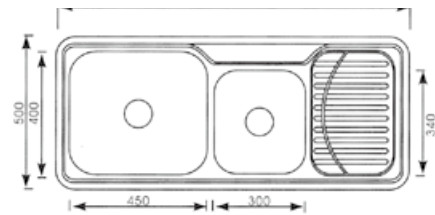

*Material: AISI 304

Kitchen System

94-2033 STAINLESS STEEL SINK

*Size: 1500 x 500 x 180 mm

*Material: AISI 304

94-2034 STAINLESS STEEL SINK

*Size: 1160 x 500 x 190 mm

*Material: AISI 304