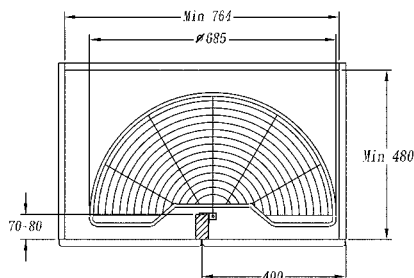

180° Basket for Economic Swivel Basket Kit

Item No.	Body Size (diameter)mm	Material & Finish
70-B08161	ø685	Steel with chrome plated
70-B28161	ø685	S.S. with chrome plated