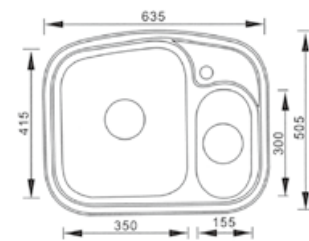

94-2024 STAINLESS STEEL SINK

*Size: 635 x 505 x 170 mm

*Material: AISI 304