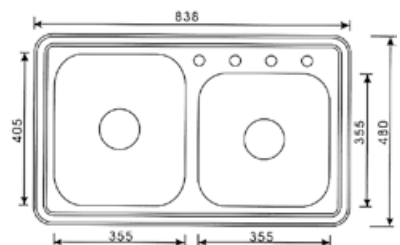

94-2043 STAINLESS STEEL SINK

*Size: 33" x 19" x 6",7",8"

*Material: AISI 304

94-2044 STAINLESS STEEL SINK

*Size: 33" x 19" x 6",7",8"

*Material: AISI 304

Kitchen System

94-2045 STAINLESS STEEL SINK