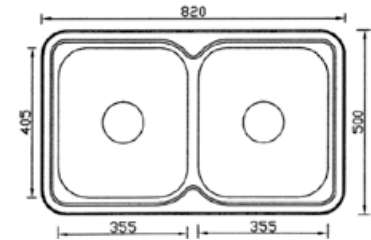

94-2025 STAINLESS STEEL SINK

*Size: 880 x 480 x 180 mm

*Material: AISI 304

94-2026 STAINLESS STEEL SINK

*Size: 820 x 500 x 180 mm

*Material: AISI 304

94-2027 STAINLESS STEEL SINK

*Size: 820 x 500 x 180 mm