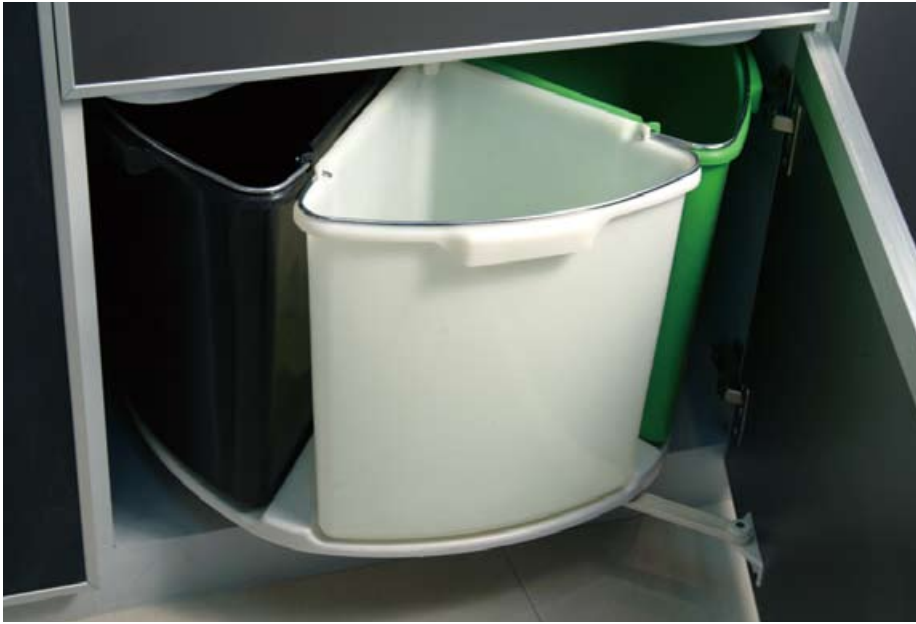

Swivel Out Sorting Waste Bin Kit - Plastic

Item No.	Body Size (W x D x H)mm	Material & Finish	For External Carcase Width
70-C06700	565 x 400 x 400	PVC	400mm