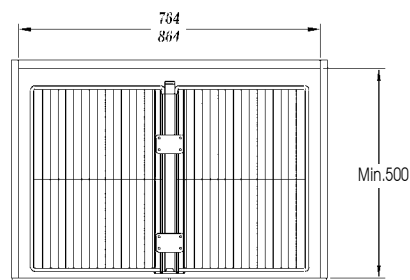

Kitchen System

Chef Tall Unit, 1964-2200mm

Item No.	Content	Body Size (W x D x H)mm	Material & Finish (Basket)	For External Carcase Width
70-B01980	B61039 x 1pc, B04135 x 10pcs G02502 x 1pc	710x490x1964-2200	Steel with chrome plated	800mm
70-B01990	B61039 x 1set, B04140 x 10pcs G02502 x 1pc	805x490x1964-2200	Steel with chrome plated	900mm

Chef Tall Unit, 1764-2000mm

Item No.	Content	Body Size (W x D x H)mm	Material & Finish (Basket)	For External Carcase Width
70-B01180	B61011 x 1pc, B04135 x 10pcs G02502 x 1pc	710 x 490 x 1764-2000	Steel with chrome plated	800mm
70-B01190	B61011 x 1set, B04140 x 10pcs G02502 x 1pc	805 x 490 x 1764-2000	Steel with chrome plated	900mm

Chef Tall Unit, 1564-1800mm

Item No.	Content	Body Size (W x D x H)mm	Material & Finish (Basket)	For External Carcase Width
70-B01280	B61012 x 1pc, B04135 x 10pcs G02502 x 1pc	710 x 490 x 1564-1800	Steel with chrome plated	800mm
70-B01290	B61012 x 1set, B04140 x 10pcs G02502 x 1pc	805 x 490 x 1564-1800	Steel with chrome plated	900mm

Chef Tall Unit, 1264-1500mm

Item No.	Content	Body Size (W x D x H)mm	Material & Finish (Basket)	For External Carcase Width
70-B01380	B61013 x 1pc, B04135 x 8pcs G02502 x 1pc	710 x 490 x 1264-1500	Steel with chrome plated	800mm
70-B01390	B61013 x 1set, B04140 x 8pcs G02502 x 1pc	805 x 490 x 1264-1500	Steel with chrome plated	900mm