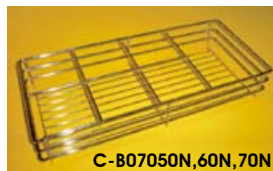

Small Side Mounted Kit with two Baskets - Pull Out

Item No.	Content	Body Size (W x D x H)mm	Material & Finish (Basket)	For External Carcase Width
70-B07420	70-B67007 x 1set 70-B07020N x 1pc 70-B07050N x 1pc	160 x 485 x 560	Steel with chrome plated	200mm
70-B07430	70-B67007 x 1set 70-B07030N x 1pc 70-B07060N x 1pc	260 x 485 x 560	Steel with chrome plated	300mm
70-B07440	70-B67007 x 1set 70-B07040N x 1pc 70-B07070N x 1pc	360 x 485 x 560	Steel with chrome plated	400mm