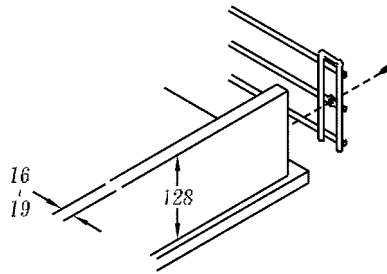

Kitchen System