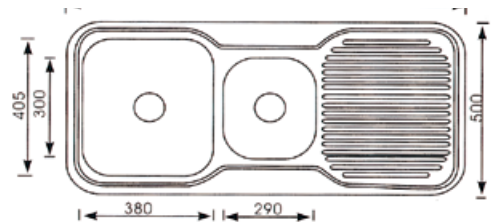

94-2035 STAINLESS STEEL SINK

*Size: 1200 x 500 x 180 mm

*Material: AISI 304