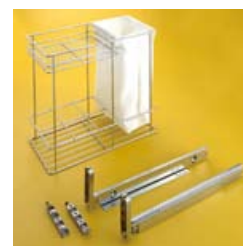

Item No.	Content (Basket, Slide)	Basket w/ Slide (W x D x H) mm	Material & Finish (Basket)	For External Carcase Width
70-A09630	70-A09030L x 1pc 70-G02475 x 1pair	260-268 x 480 x 490	Steel with chrome plated	min.300mm
70-A09640	70-A09040L x 1pc 70-G02475 x 1pair	360-368 x 480 x 490	Steel with chrome plated	min.400mm

• with Bread Bag