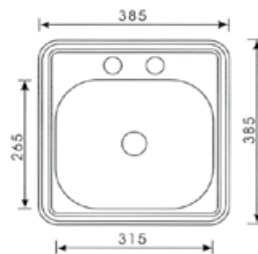

94-2037 STAINLESS STEEL SINK

*Size: 15" x 15" x 5-1/2", 6", 6-1/2"

*Material: AISI 304