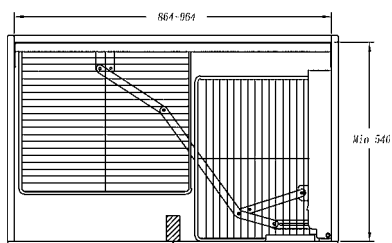

Kitchen System

UNIVERSAL Magic Corner, Swivel-Out One Step, for right & left handed door soft closing function

Item No.	Content	Body Size (WxDxH) mm	Material & Finish (Basket)	For external carcass width
70-B04840A	70-B64008A x 1set, 70-B04150 x 2pcs 70-B04160 x 2pcs	864-964 x 500 x 530	Steel with chrome plated	900-1000mm
70-B24840A	70-B64008A x 1set, 70-B24150 x 2pcs 70-B24160 x 2pcs	864-964 x 500 x 530	Steel with chrome plated	900-1000mm

Adjustable Frame for UNIVERSAL Magic Corner, Swivel-Out One Step soft closing type

Item No.	Body Size (WxDxH) mm	Material & Finish	For external carcass width
70-B64008A	864-964 x 500 x 530	steel with silver epoxy	900-1000mm

Basket for Magic Corner

Item No.	Body Size (W x D x H)mm	Material & Finish	Position
70-B04150	436 x 273 x 85	Steel with chrome plated	door basket
70-B04160	456 x 395 x 85	Steel with chrome plated	inner basket
70-B24150	436 x 273 x 85	S.S. with chrome plated	door basket
70-B24160	456 x 395 x 85	S.S. with chrome plated	inner basket