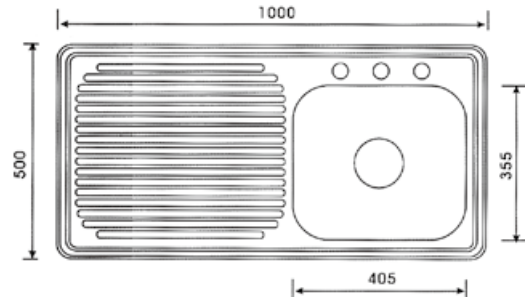

Kitchen System

94-2045 STAINLESS STEEL SINK

*Size: 39.4" x 19.7" x 6", 7", 8"

*Material: AISI 304