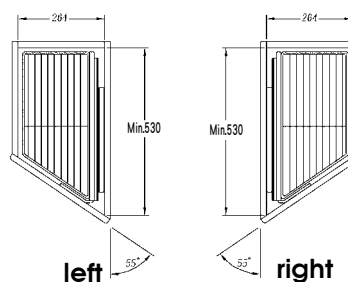

55 Degree Basket

Item No.	Body Size (W x D x H)mm	Material & Finish (Basket)	Position	For External Carcase Width
70-B07051	200 x 470 x 85	Steel with chrome plated	left	300mm
70-B07052	200 x 470 x 85	Steel with chrome plated	right	300mm
70-B27051	200 x 470 x 85	S.S. with chrome plated	left	300mm
70-B27052	200 x 470 x 85	S.S. with chrome plated	right	300mm