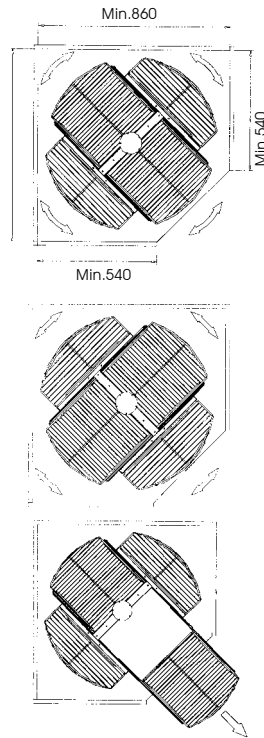

360° Magic Lazy Susan

Item No.	Content	Body Size (Dia.xH) mm	Material & Finish (basket)	For external carcass width
70-B08636	70-B08601 x 4pcs, 70-B08603 x 6pcs 70-B68050 x 1set	ø780 x 630-760	Steel w/chrome plated	900mm

Frame for Magic Lazy Susan, pull-out

Item No.	Body Size (WxDxH) mm	Material & Finish
70-B68050	417 x 470 x 630-760	Steel with Silver Epoxy

Clip-on Basket for Magic Lazy Susan

Item No.	Body Size (WxDxH) mm	Material & Finish
70-B08601	470 x 182 x 85	Steel with chrome plated

Item No.	Body Size (WxDxH) mm	Material & Finish
70-B08603	350 x 367 x 85	Steel with chrome plated