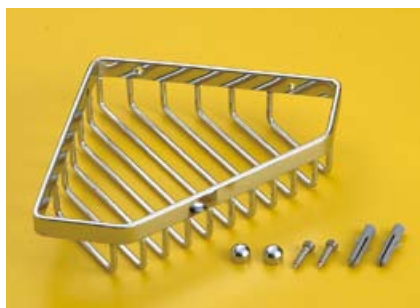

Bathroom Accessories

Dimond Corner Rack

Item No.	WxDxH(mm)	Material & Finish
70-K26004	165 x 165 x 40	S.S. with Chrome plated

- •with 70-H09012 Wall Fixing Screw 1 Set