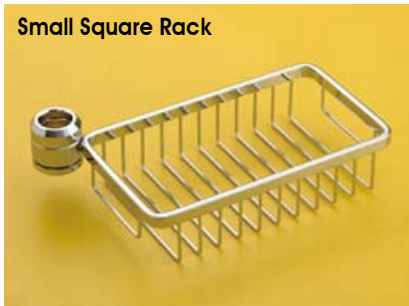

Deluxe 4 in 1 Column Kit

Item No.	Length(mm)	Material & Finish
70-K26315	900	S.S. with Chrome plated

1 Kit Contains: 70-K26409L Pole(with End-Cap) 900mm x 1pc
70-K26550L Wall Support x 2pcs
70-K26616L Small Square Rack x 1pc
70-K26602L Soap Dish X 1pc
70-K26606L Big Square Rack x 1pc
70-K26603LTowel Rack x 1pc

Packing: 1Kit in a box

Small Square Rack

70-K26616 257 x 163 x 71mm

Big Square Rack