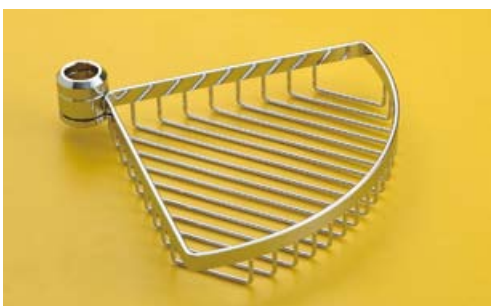

Corner Rack

Item No.	WxDxH(mm)	Material & Finish
70-K26607	260 x 260 x 55	S.S. with Chrome plated