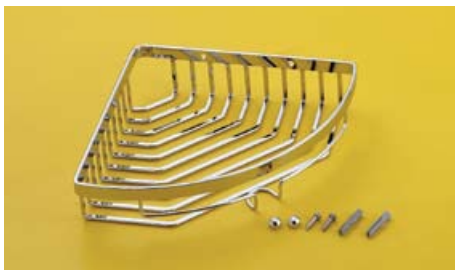

Bathroom Accessories

**Luxurious One Fence Corner Rack,
one side open**

Item No.	WxDxH(mm)	Material & Finish
70-K26070	230 x 230 x 60	S.S. with Chrome plated

- 70-H09012 Fixing Screw x 1set