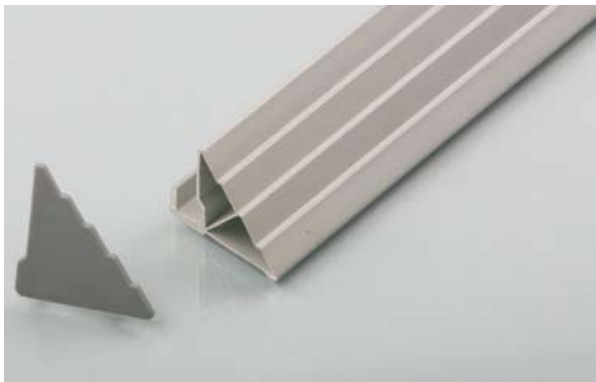

End Cap for Glass Shelf Support

Item No.	Dimension(mm)	Material
70-F07302	53 x 43	Aluminium Alloy