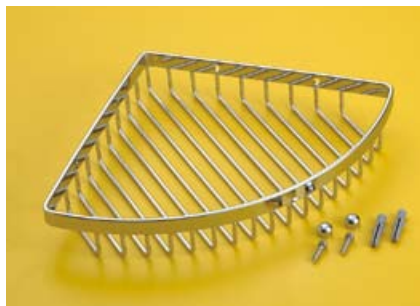

Corner Rack

Item No.	WxDxH(mm)	Material & Finish
70-K26007	230 x 230 x 40	S.S. with Chrome plated

- •with 70-H09012 Wall Fixing Screw 1 Set