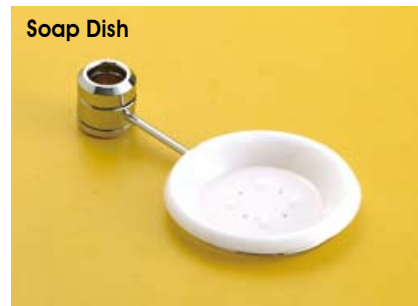

Packing: 1 Kit in a box

Shower Head Holder

**70-K26612**

Dimond Rack

**70-K26604** 193 x 193 x 42mm

Soap Dish

**70-K26602** 260 x 42, ø130mm

Tri-Angle Rack