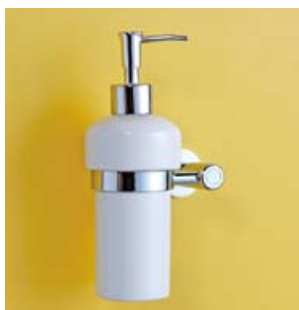

**"Cepheid" Toilet Brush Set**

Item No.	WxDxH(mm)
70-K08611	150 x 110 x 370

**"Cepheid" Dress and Towel Rack**

Item No.	WxDxH(mm)
70-K08614	610 x 225 x 130

**"Cepheid" 2-Glass Shelf Rack**

Item No.	WxDxH(mm)
70-K08617	400 x 120 x 380