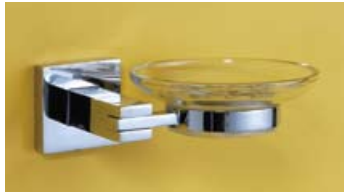

# Bathroom Accessories

Material: Zinc Alloy with Chrome plated / Ceramic Dish or Cup is included

**"Leo" Single Hook**

Item No.	WxDxH(mm)
70-K08201	115 x 60 x 115

**"Leo" Soap Dish**

Item No.	WxDxH(mm)
70-K08204	155 x 50 x 120