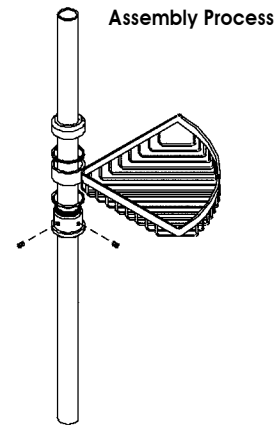

Mirror

70-K26601 355 x 42, ø 178mm