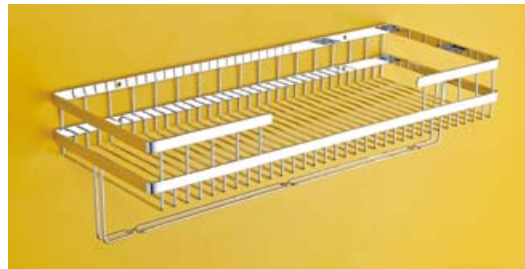

Luxurious Towel & Dress Rack

Item No.	WxDxH(mm)	Material & Finish
70-K26055	810 x 230 x 185	S.S. with Chrome plated