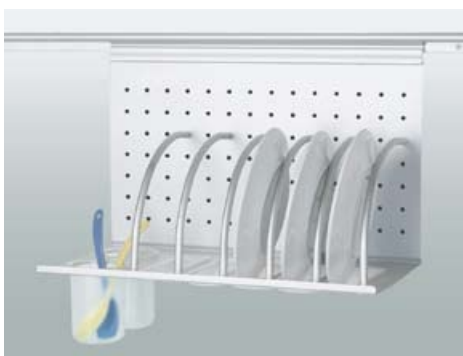

**"Milky Way" Shelf Rack with 1 Cup**

Item No.	Dimension(mm)	Material
<b>70-F07114</b>	445 x 145 x 350	Aluminum, Plastic Cup

**"Milky Way" Plate Rack with 2 Cup**

Item No.	Dimension(mm)	Material
<b>70-F07115</b>	440 x 225 x 400	Aluminum, Plastic Cup