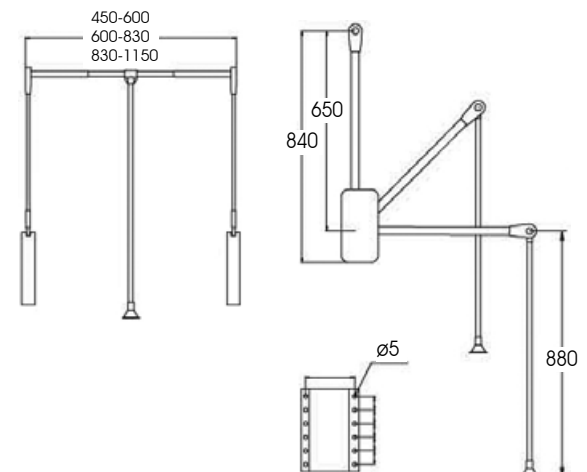

70-9104 WARDROBE LIFT

Side mounting

Tube finish : -Shining chrome steel

-Epoxy aluminium

-Coating black

Color in plastic : black ■ silver ■ beige ■

Loading capacity : 10 KGS

Bedroom Accessories