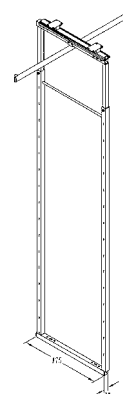

Bedroom Accessories

Adjustable Frame for Closet King

Item No.	Body Size (W x D x H)mm	Material & Finish	For External Carcase Height	For External Carcase Width
70-B61028	750 x 490 x 1964-2200	Steel with silver epoxy	2000-2200mm	800mm
70-B61029	850 x 490 x 1964-2200	Steel with silver epoxy	2000-2200mm	900mm
70-B61018	750 x 490 x 1764-2000	Steel with silver epoxy	1800-2000mm	800mm
70-B61019	850 x 490 x 1764-2000	Steel with silver epoxy	1800-2000mm	900mm