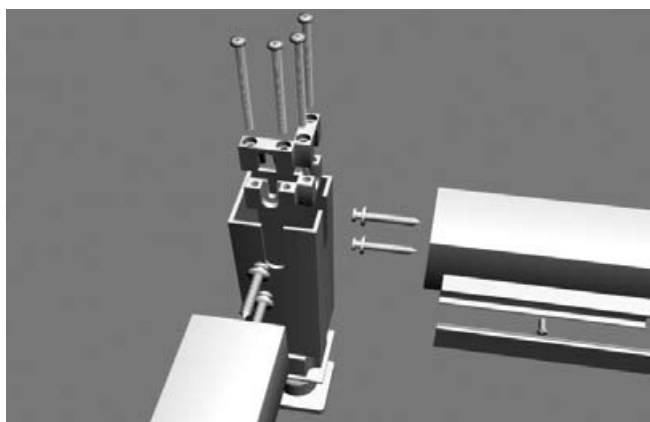

Pole System

Wheel Connector

Item No.	W x D x W(mm)	Material/Color
70-T04158-ML	40 x 40	Aluminium/Matt Silver

Wheel kit with Brake

Item No.	W x D x W(mm)	Material/Color
70-T04180BL	Ø60 x H80	ABS

Wheel Kit without Brake

Item No.	W x D x W(mm)	Material/Color
70-T04190AL	Ø60 x H80	ABS