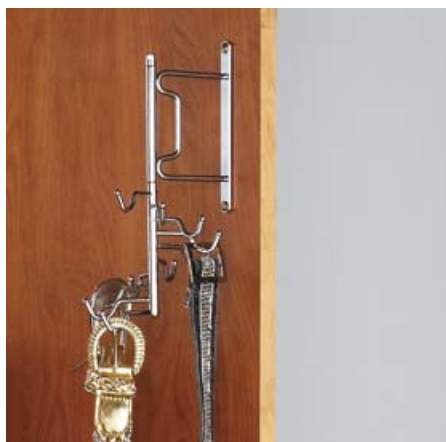

Dress Hanger Holder

Item No.	Body Size (W x D x H)mm	Material & Finish	Hole
70-S08034	200 x 75 x 75	Steel with Chrome plated	3 holes
70-S08035	285 x 75 x 75	Steel with Chrome plated	6 holes
70-S08036	340 x 75 x 75	Steel with Chrome plated	10 holes

Bedroom Accessories

Dress Hanger

Item No.	Body Size (W x D x H)mm	Material & Finish
70-S08040	65 x 450 x 800	Steel with Chrome plated

Bottom Mounted Shoe Rack Kit, pull out

Item No.	Content	Body Size (W x D x H)mm	Material & Finish	For External Carcase Width
70-S08045	70-S08045L x 1pc, 70-G02470 X 1pair	695 x 480 x 130	Steel with Chrome plated	800mm