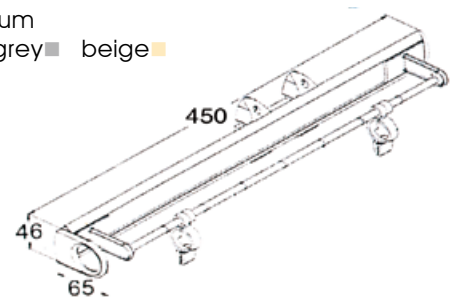

70-9108 SCARF & TIE RACK

Tube finish : epoxy aluminium
Color in plastic : black ■ grey ■ beige ■
Loading capacity : 5 KGS
Dimension : 450x81x81mm