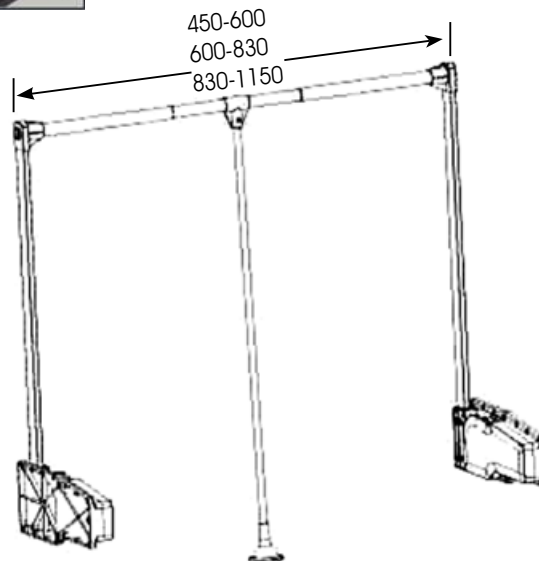

70-9091 WARDROBE LIFT

Side mounting

Tube finish : -Shining chrome steel

-Epoxy aluminium

-Coating black

Color in plastic : black ■ silver ■ beige ■

Loading capacity : 10 KGS

Bedroom Accessories