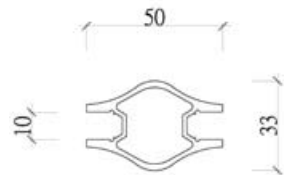

↑ UFO Pole Content

Patent:
American Invention Patent
Germany Utility Patent
Japan Utility Patent
China Utility Patent
Thailand Utility Patent
Republic of China Utility Patent