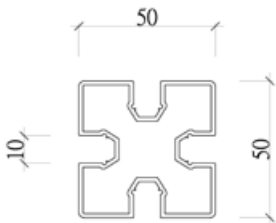

↑ Square Pole Content