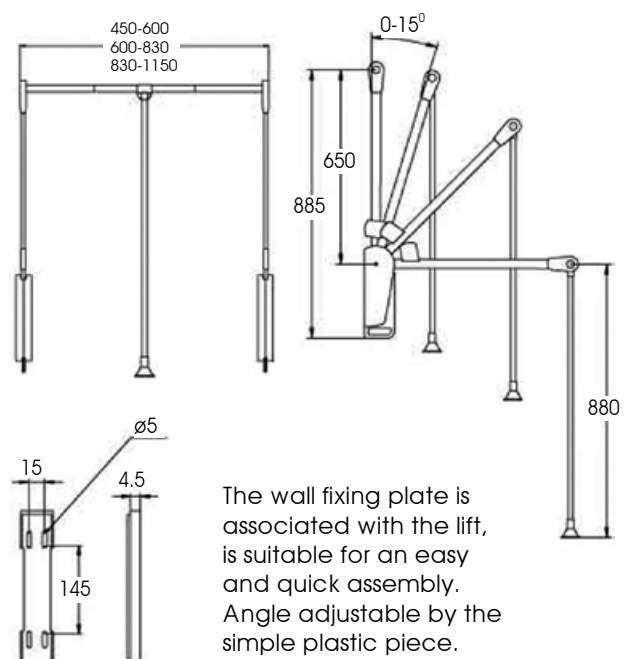

The wall fixing plate is associated with the lift, is suitable for an easy and quick assembly. Angle adjustable by the simple plastic piece.