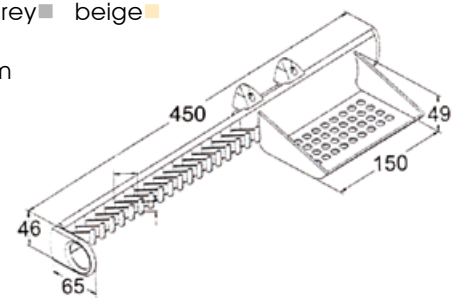

70-9107 TIE RACK WITH VESSEL

Tube finish : epoxy aluminium
Color in plastic : black ■ grey ■ beige ■
Loading capacity : 5 KGS
Dimension : 450x129x81mm