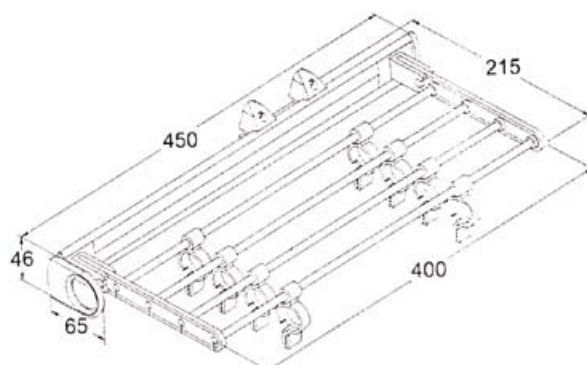

70-9112 SKIRT RACK (Foldable)

Tube finish : epoxy aluminium

Color in plastic : black ■ grey ■ beige □

Loading capacity : 5 KGS

Dimension : 450x215x81mm