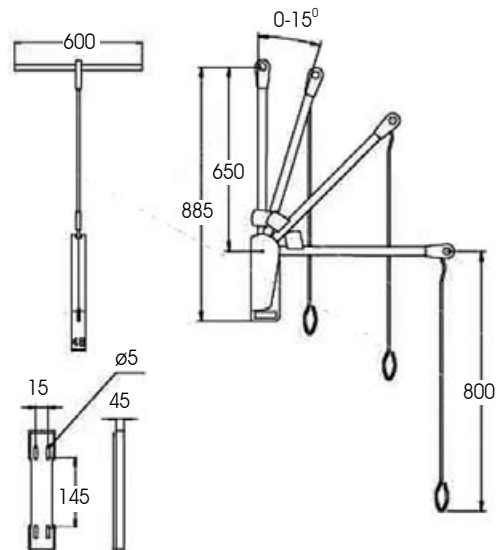

Color in plastic : black ■ silver ■ beige ■

Loading capacity : 5 KGS

The wall fixing plate is associated with the lift, is suitable for an easy and quick assembly.

Angle adjustable by the simple plastic piece.