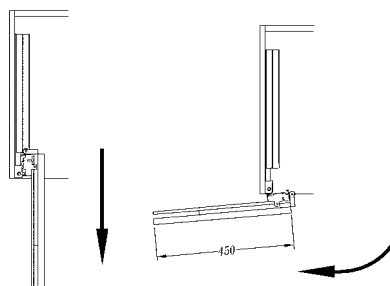

Frame for Swivel Mirror Kit, pull out

Item No.	Body Size (W x D x H)mm	Material & Finish
70-S67007	110 x 400 x 560	Steel with silver epoxy

Shoe Rack Kit, pull out

Item No.	Content	Body Size (W x D x H)mm	Material & Finish	For External Carcase Width
70-S07850	70-B67007 x 1set, 70-S07802 x 3pcs	360 x 480 x 570	Steel with silver epoxy	400mm