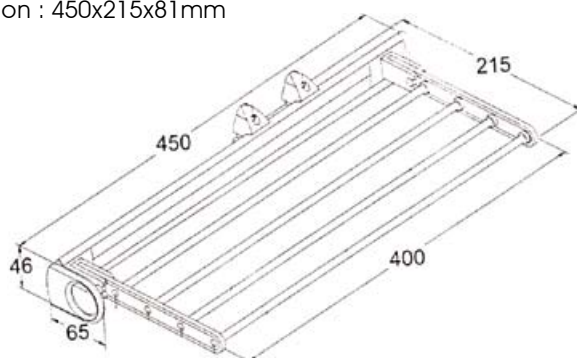

70-9110 TROUSERS RACK (Foldable)

Tube finish : epoxy aluminium

Color in plastic : black ■ grey ■ beige □

Loading capacity : 5 KGS

Dimension : 450x215x81mm