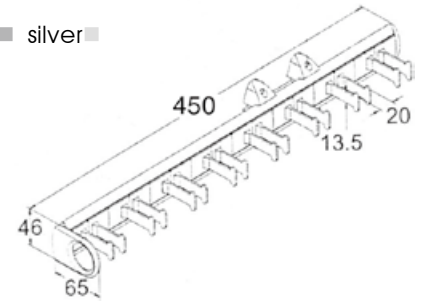

70-9105 BELT RACK

Tube finish : epoxy aluminium
 Color in plastic : black ■ grey ■ silver ■
 Loading capacity : 5 KGS
 Dimension : 450x78x81mm

70-9106 TIE RACK

Tube finish : epoxy aluminium
 Color in plastic : black ■ grey ■ beige ■
 Loading capacity : 5 KGS
 Dimension : 450x78x81mm