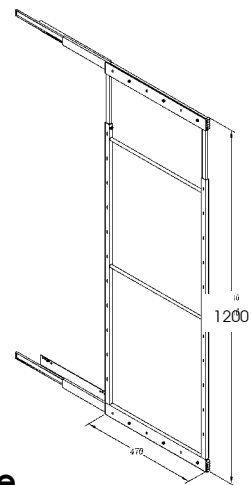

Side Mounted Frame, oval tube

Item No.	Body Size (W x D x H)mm	Material & Finish	For External Carcase height
70-B67006	45 x 480 x 1200	Steel with silver epoxy	1240mm