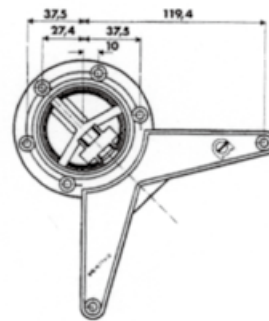

*The Screws Can Be Used To Tighten Metal Tube To Aluminium Bracket.

71-459

*Ø60 x 700mm H

*Alum Arc Tube

71-1451

*Ø50 x 700mm H

*Steel Tube

*Steel Bracket