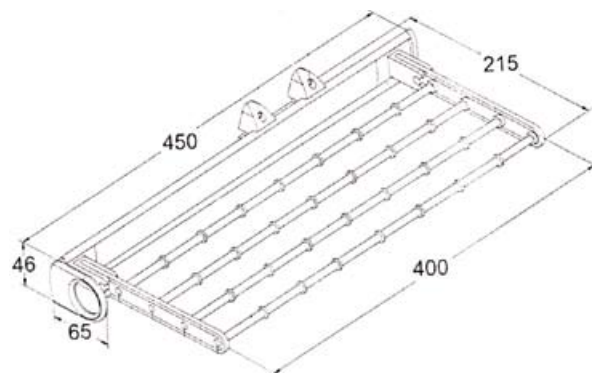

Bedroom Accessories

70-9109 TIE RACK (Foldable)

Tube finish : epoxy aluminium

Color in plastic : black ■ grey ■ beige □

Loading capacity : 5 KGS

Dimension : 450x215x81mm

70-9110 TROUSERS RACK (Foldable)

Tube finish : epoxy aluminium