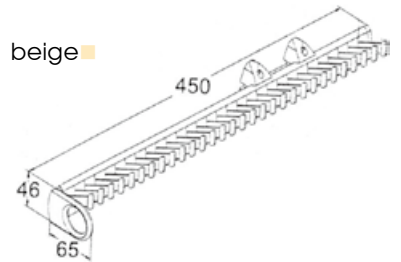

70-9105 BELT RACK

Tube finish : epoxy aluminium
 Color in plastic : black ■ grey ■ silver ■
 Loading capacity : 5 KGS
 Dimension : 450x78x81mm

70-9106 TIE RACK

Tube finish : epoxy aluminium
 Color in plastic : black ■ grey ■ beige ■
 Loading capacity : 5 KGS
 Dimension : 450x78x81mm