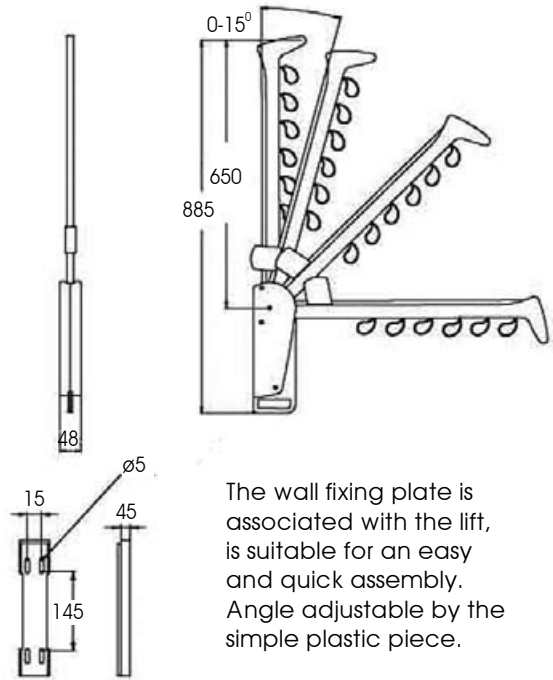

The wall fixing plate is associated with the lift, is suitable for an easy and quick assembly. Angle adjustable by the simple plastic piece.