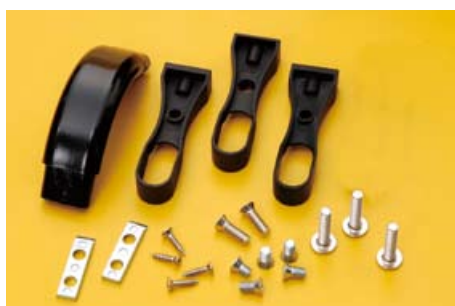

Support Kit for Oval Tube - Black

Item No.	Material
70-S06135-SL	ABS, Aluminium