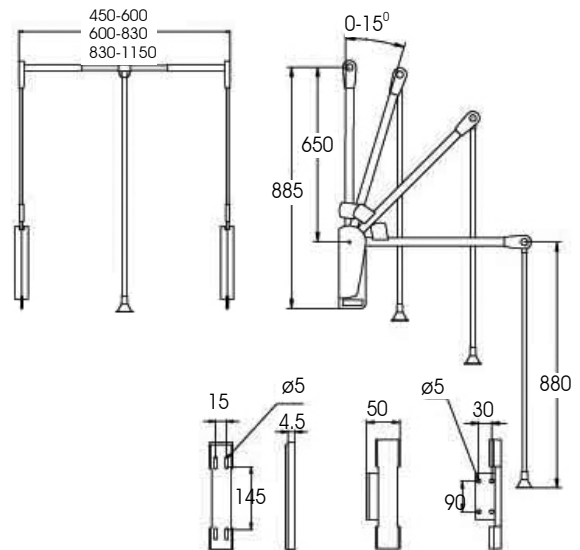

Bedroom Accessories

70-9103 WARDROBE LIFT

Side mounting

Tube finish : -Shining chrome steel

-Epoxy aluminium

-Coating black

Color in plastic : black ■ silver ■ beige ■

Loading capacity : 10 KGS