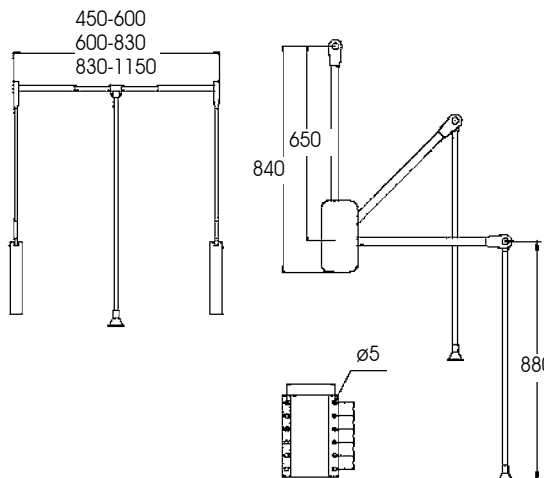

Bedroom Accessories

70-9090 MULTIFUNCTIONAL WARDROBE LIFT

Side mounting

Tube finish : -Shining chrome steel

-Epoxy aluminium

-Coating black

Color in plastic : black ■ silver ■ grey ■

Loading capacity : 10 KGS

70-9091 WARDROBE LIFT

Side mounting

Tube finish : -Shining chrome steel

-Epoxy aluminium

-Coating black

Color in plastic : black ■ silver ■ beige ■

Loading capacity : 10 KGS